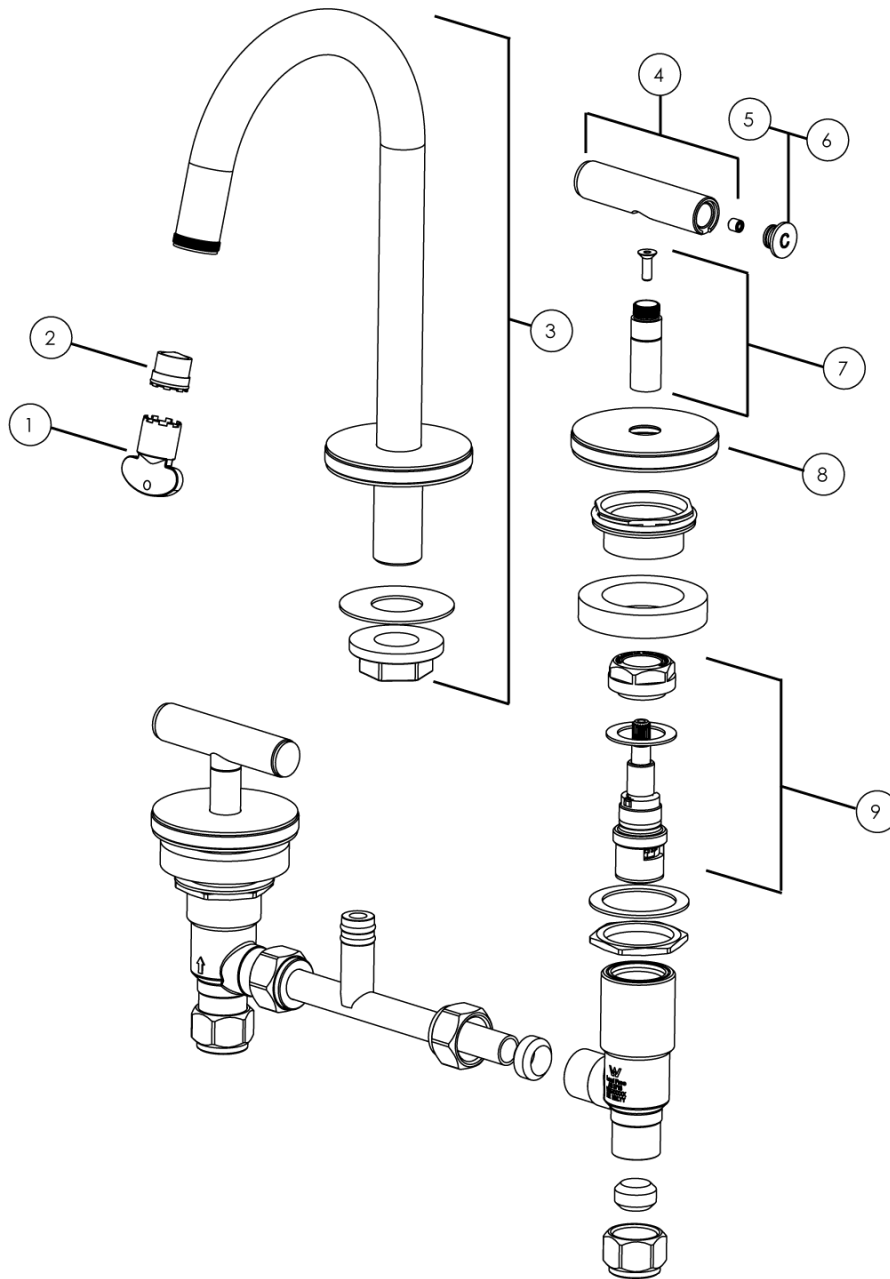

**Milli Etch Basin Tap Set Brushed Bronze (6 Star)**

**21827**

No.	Description	Code
1	Neoperl Cache TT Aerator Key	09.9150.0
2	Neoperl Cache TT 1Gpm	44.3258.010
3	Milli Etch Hob Basin Outlet	30067
4	Milli Etch Lever Handle Assy	30013
5	Milli Etch Lever Handle Button COLD Assy	30019
6	Milli Etch Lever Handle Button HOT Assy	30025
7	Milli Etch Basin Tap Spline & Sleeve Assy	30106
8	Milli Etch Basin Tap Dress Plate Assy	29831
9	Milli Etch 1/2 Turn Basin SBA 67mm	30090