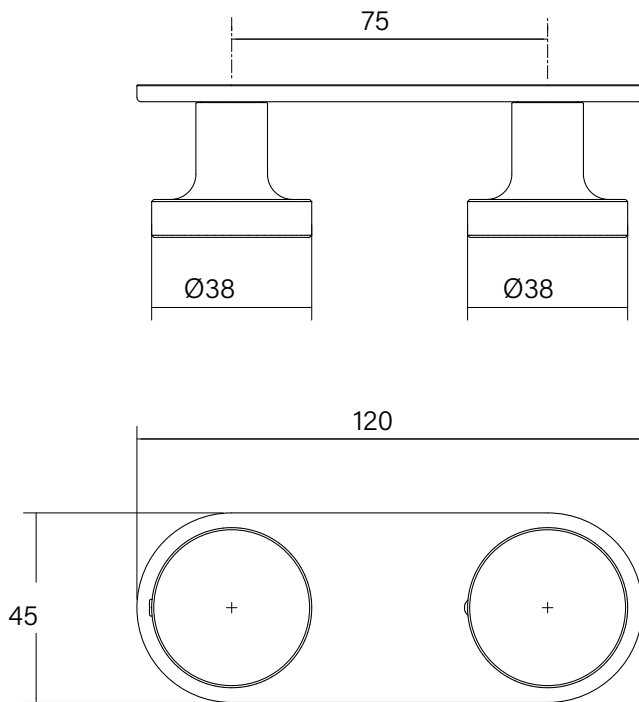

Faucet Strommen Vara Disc Wall Top Assembly Kit Armada Bronze Lead Free

40099

SPECIFICATIONS

Recommended Use	Domestic; Commercial; Hotel
Colour Finish	Armada Bronze
Primary Material	DR Brass
Recommended Pressure Range	300 - 500 kPa
Max Continuous Working Temperature (deg C)	65
Min Continuous Working Temperature (deg C)	5
Hot Water Unit Suitability	Storage Tank, Continuous Flow

WARRANTY

Warranty - Domestic Use (Years)	40
Spare Parts & Labour (Years)	10

Please refer to Warranty Page for full Terms and Conditions

Dimensions are nominal measurements only.

CLEANING RECOMMENDATIONS:

We recommend the use of soapy water or approved cleaners. This product should not be cleaned with abrasive materials. Damage caused by any improper treatment is not covered by the product warranty. Refer to Warranty Conditions

Disclaimer: Products in this specification manual must by regulation be installed by licensed and registered trade people. The manufacturer/distributor reserves the right to vary specifications or delete models from their range without prior notification. Dimensions are nominal measurements only. Dimensions and set-outs listed are correct at time of publication however the manufacturer/distributor takes no responsibility for printing errors.

Published 11/02/2026

To see the complete Faucet Strommen Vara range go to www.reece.com.au