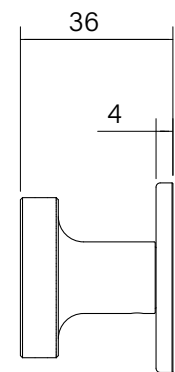

Dimensions are nominal measurements only.

CLEANING RECOMMENDATIONS:

We recommend the use of soapy water or approved cleaners. This product should not be cleaned with abrasive materials. Damage caused by any improper treatment is not covered by the product warranty. Refer to Warranty Conditions

Disclaimer: Products in this specification manual must by regulation be installed by licensed and registered trade people. The manufacturer/distributor reserves the right to vary specifications or delete models from their range without prior notification. Dimensions are nominal measurements only. Dimensions and set-outs listed are correct at time of publication however the manufacturer/distributor takes no responsibility for printing errors.

Published 11/02/2026

To see the complete Faucet Strommen Vara range go to www.reece.com.au