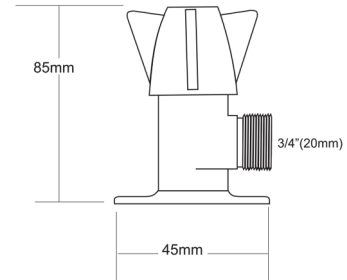

FORENO TAPWARE NZ LTD

REECE Washing Machine Taps Non-Rising **RCEWM3**

TECHNICAL DETAILS

10 Year Warranty

Solid Metal Handles

European Non-Rising Headworks

Watermark/Codemark Certified

Line Drawing Representative of Product Dimensions
See Image at left for actual Handle Style