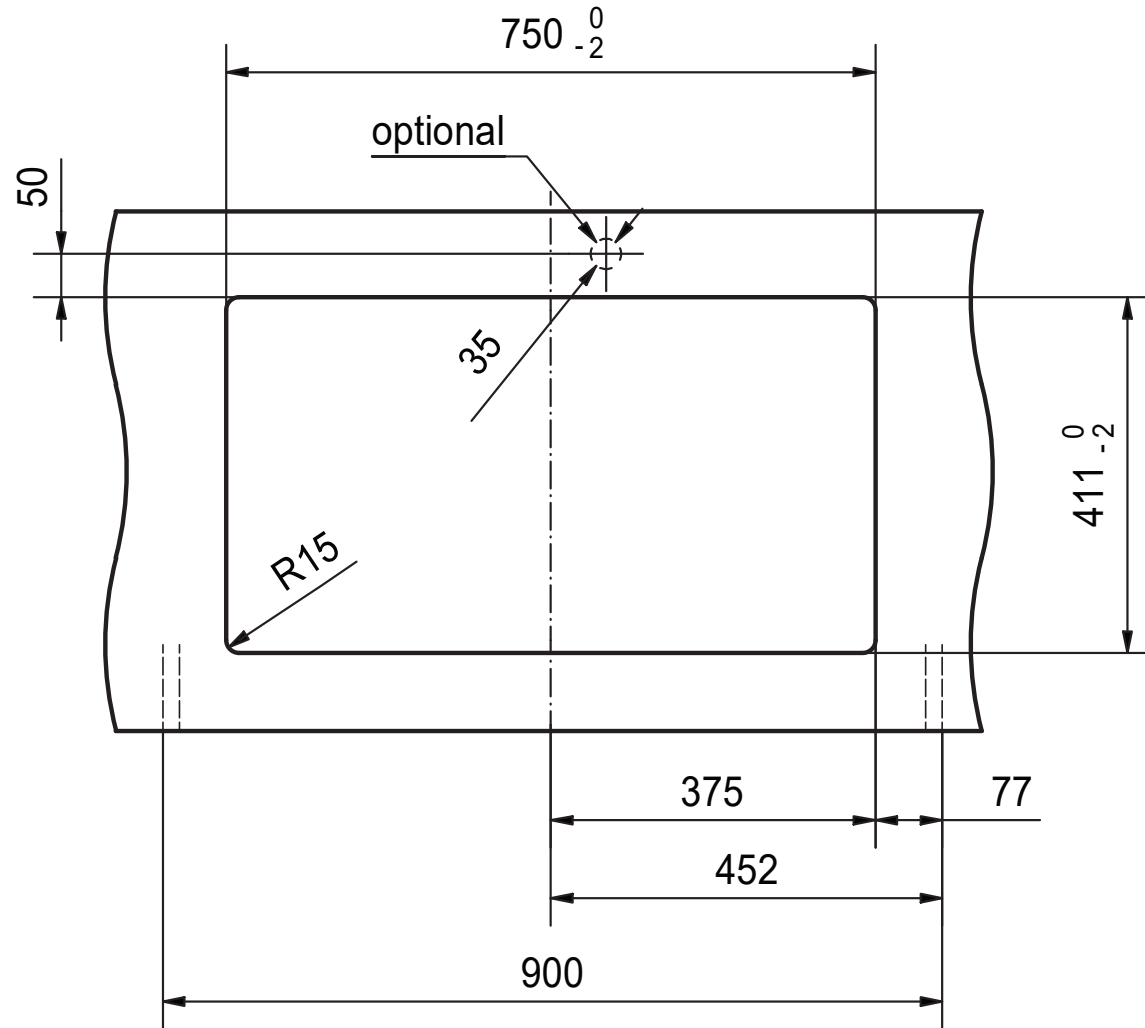

**Franke City Fragranite 1.75 Bowl  
430mm Bowl + 300mm Bowl  
Undermount Sink with Low Divider**

**Important: This cut-out template is for guideline purpose only, always use template supplied with the product.**