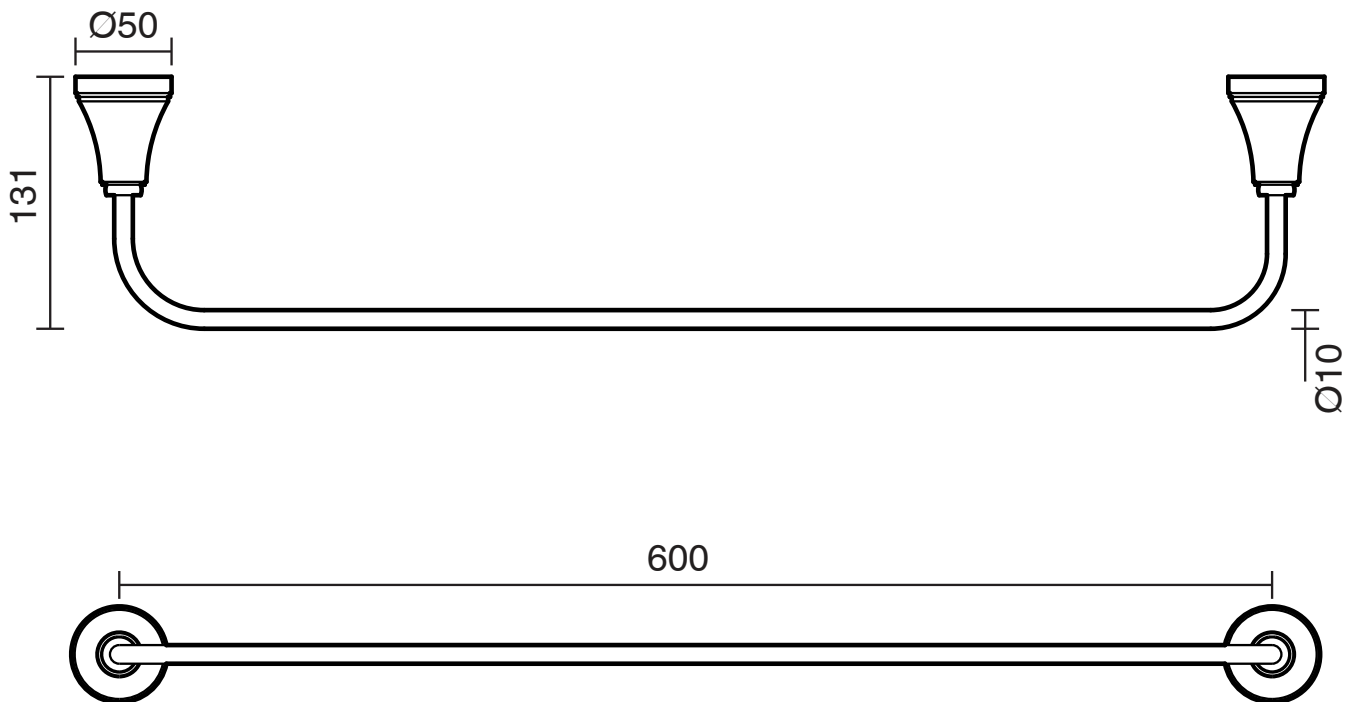

KADO

Kado Era Single Towel Rail 600mm Brushed Nickel

9512110

SPECIFICATIONS

Recommended Use	Domestic, Hotel & Commercial
Colour	Brushed Nickel
Material	Zinc/Steel

WARRANTY

Replacement Only - Domestic Use	10 Years
Parts Replacement Only	12 Months

Please refer to Warranty Page for full Terms and Conditions

Dimensions are nominal measurements only.

CLEANING RECOMMENDATIONS:

We recommend the use of soapy water or approved cleaners. This product should not be cleaned with abrasive materials. Damage caused by any improper treatment is not covered by the product warranty. Refer to Warranty Conditions

Disclaimer: Products in this specification manual must by regulation be installed by licensed and registered trade people. The manufacturer/distributor reserves the right to vary specifications or delete models from their range without prior notification. Dimensions are nominal measurements only. Dimensions and set-outs listed are correct at time of publication however the manufacturer/distributor takes no responsibility for printing errors.

Published 12/10/2023

To see the complete Kado range go to www.reece.com.au