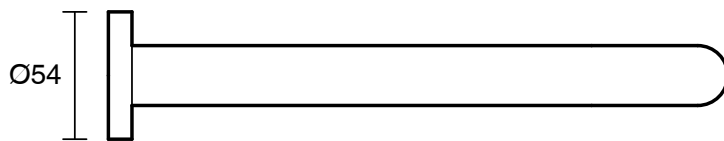

SUSSEX

Sussex Scala 25mm Curved Bath Outlet 250mm LUX PVD Brushed Platinum Gold

2268328

SPECIFICATIONS	
Recommended Use	Residential;Commercial
Colour Finish	Brushed Platinum Gold
Primary Material	DR Brass
Recommended Pressure Range	150 - 500 kPa as per AS3500
Max Continuous Working Temperature (deg C)	65
Min Continuous Working Temperature (deg C)	1
WARRANTY	
Residential Use (Years)	40
Commercial Use (Years)	10
<i>Please refer to Sussex Warranty page for full Terms and Conditions</i>	