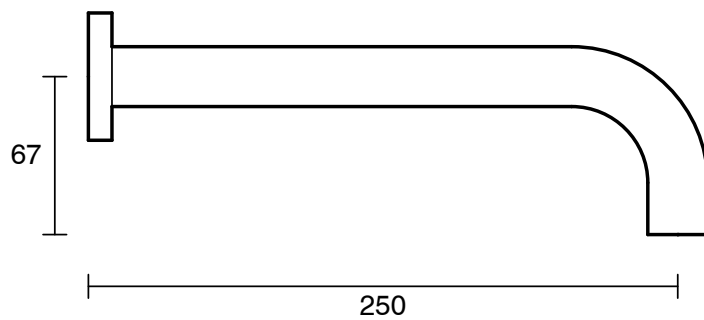

SUSSEX

Sussex Scala 25mm Curved Bath Outlet 250mm LUX PVD Brushed Platinum Gold

2268328

SPECIFICATIONS	
Recommended Use	Residential;Commercial
Colour Finish	Brushed Platinum Gold
Primary Material	DR Brass
Recommended Pressure Range	150 - 500 kPa as per AS3500
Max Continuous Working Temperature (deg C)	65
Min Continuous Working Temperature (deg C)	1
WARRANTY	
Residential Use (Years)	40
Commercial Use (Years)	10
<i>Please refer to Sussex Warranty page for full Terms and Conditions</i>	