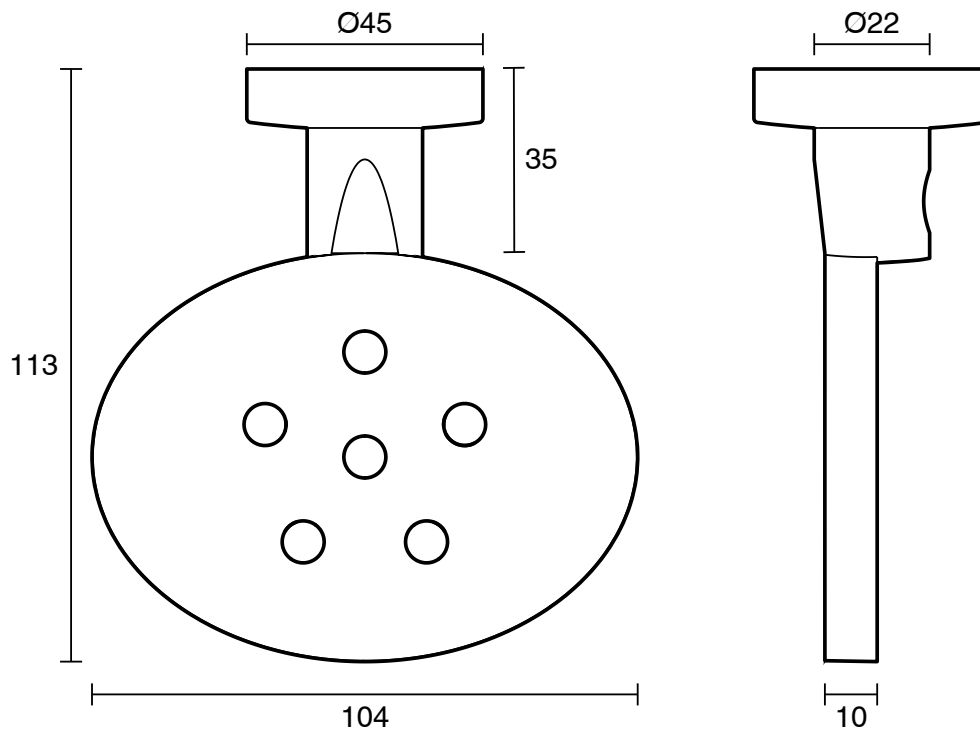

Posh Solus MK2 Soap Dish Chrome

9506578

SPECIFICATIONS

Recommended Use	Domestic;Hotel;Commercial
Colour	Polished Chrome

WARRANTY

Replacement Only - Domestic Use (Years)	10
---	----

Please refer to Warranty Page for full Terms and Conditions