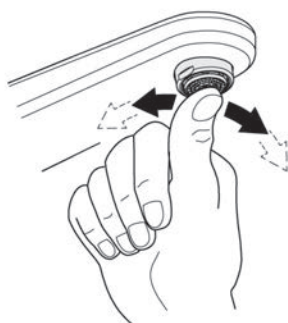

SpeedClean