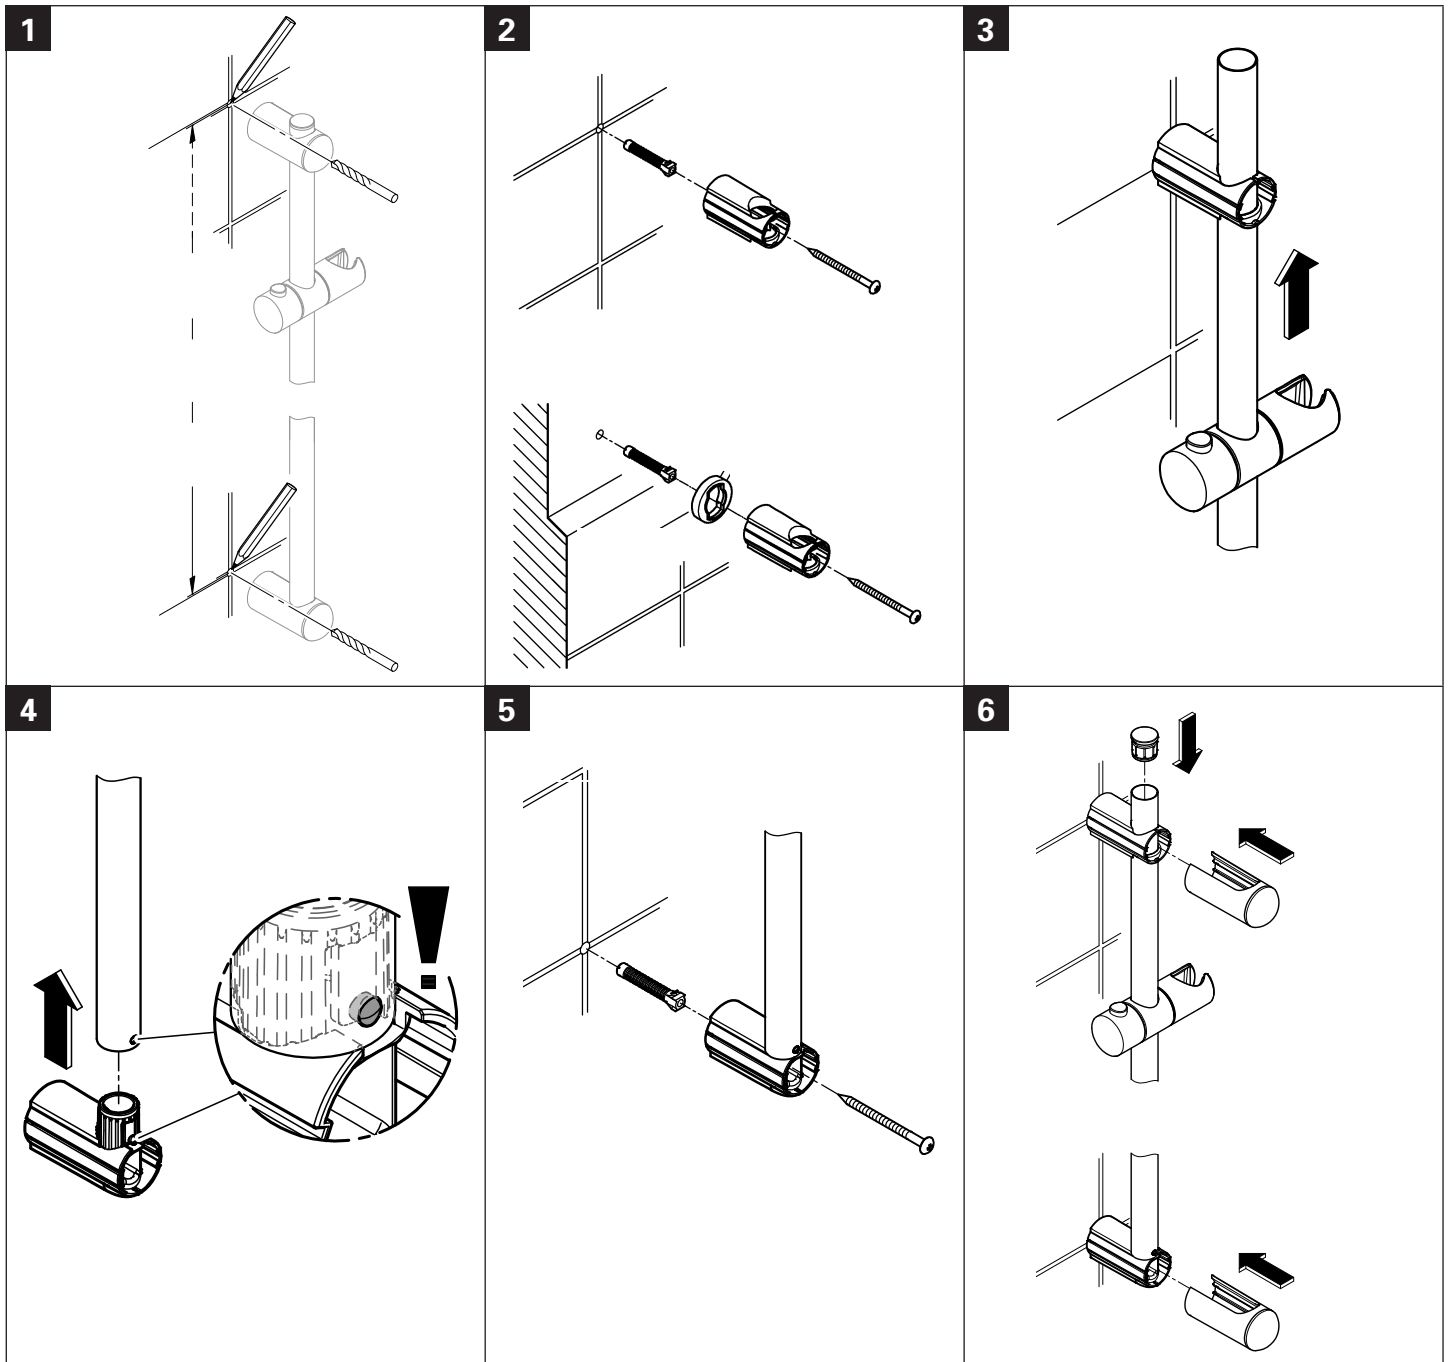

Rail Shower set 3 spray functions, Rain, Massage & SmartRain

consisting of:

hand shower Massage (27 221)

shower rail 900 mm (27 500)

Silverflex shower hose 1750 mm (28 388)

GROHE EasyReach tray (27 596)

GROHE DreamSpray perfect spray pattern

Twistfree to prevent hose from twisting

suitable for instantaneous heater

min. recommended pressure 100 kPa

Dual check valve included for backflow prevention Wall

union included

Installation Instructions

This shower is suitable for use with high pressure water applications. Using this product in conjunction with gravity-fed water heaters, low and unequal pressure supply systems, tempering valves & thermostatic mixing valves may result in unsatisfactory performance.