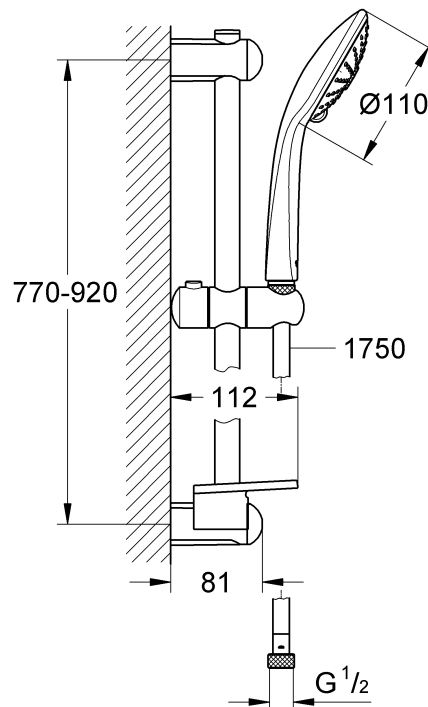

EUPHORIA

110 MASSAGE 3 FUNCTION RAIL SHOWER

MODEL #27226GN1

Pure Freude
an Wasser

GROHE

Product Specifications

Product Description:

Euphoria 110 Massage

Rail Shower set 3 spray functions, Rain, Massage & SmartRain

consisting of:

hand shower Massage (27 221)

shower rail 900 mm (27 500)

Silverflex shower hose 1750 mm (28 388)

GROHE EasyReach tray (27 596)

GROHE DreamSpray perfect spray pattern

Twistfree to prevent hose from twisting

suitable for instantaneous heater

min. recommended pressure 100 kPa

Dual check valve included for backflow prevention Wall

union included

Installation Instructions

This shower is suitable for use with high pressure water applications. Using this product in conjunction with gravity-fed water heaters, low and unequal pressure supply systems, tempering valves & thermostatic mixing valves may result in unsatisfactory performance.