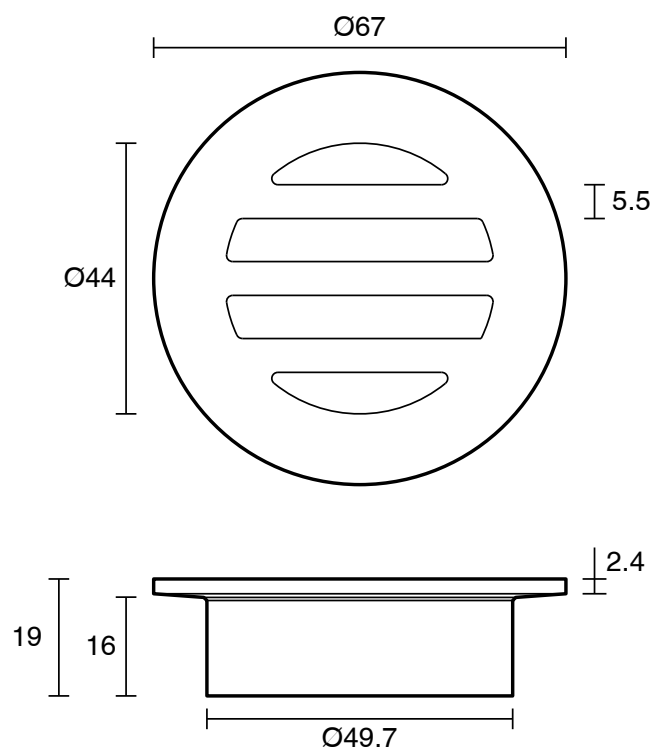

Mizu Drift Drop In Grate Round 50mm Brushed Gold

9512193

SPECIFICATIONS	
Recommended Use	Domestic, Hotel & Commercial
Material	Brass
Colour	Brushed Gold
Finish	Brushed
Waste Size	50 mm
WARRANTY	
Replacement Only - Domestic Use	12 Months
<i>Please refer to Warranty Page for full Terms and Conditions</i>	