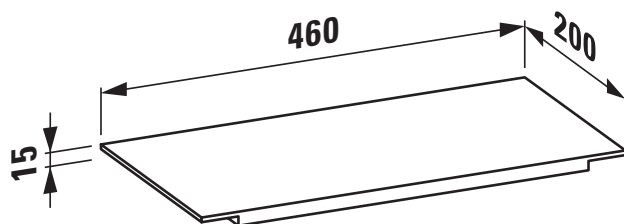

KARTELL BY LAUFEN

SHELF FOR BASIN

SPECIFICATIONS

Recommended use	Domestic, hotel and commercial
Materials	Polycarbonate
Colour availability	Transparent crystal or fume

To see the complete Kartel by Laufen range
go to www.reece.com.au/bathrooms

CLEANING RECOMMENDATIONS

We recommend the use of soapy water or approved cleaners. This product should not be cleaned with abrasive materials. Damage caused by any improper treatment is not covered by the product warranty - refer to Warranty Conditions.

Tech Page Version 1

Kartell ® **LAUFEN**

reece ™