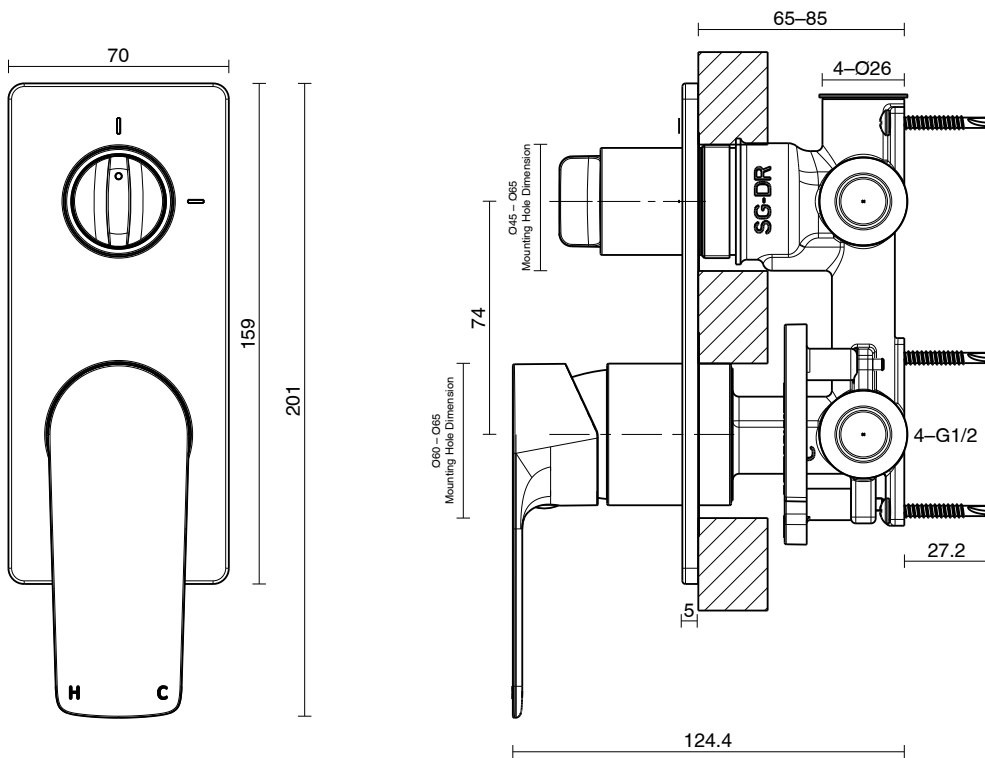

Milli Trace Shower Mixer with Diverter Brushed Gunmetal

2266025

SPECIFICATIONS

Recommended Use	Domestic, Hotel & Commercial
Colour	Brushed Gunmetal
Finish	Brushed
Body Material	DR Brass
Recommended Pressure Range	150 - 500 kPa
Maximum Continuous Working Temperature	80 deg C
Suitable for Storage Tank Hot Water	Yes
Suitable for Continuous Flow Hot Water	Yes
Suitable for Gravity Feed Hot Water	No

WARRANTY

Warranty - Domestic Use	15 Years
Spare Parts & Labour	12 Months

Please refer to Warranty Page for full Terms and Conditions

Dimensions are nominal measurements only.

CLEANING RECOMMENDATIONS:

We recommend the use of soapy water or approved cleaners. This product should not be cleaned with abrasive materials. Damage caused by any improper treatment is not covered by the product warranty. Refer to Warranty Conditions

Disclaimer: Products in this specification manual must by regulation be installed by licensed and registered trade people. The manufacturer/distributor reserves the right to vary specifications or delete models from their range without prior notification. Dimensions are nominal measurements only. Dimensions and set-outs listed are correct at time of publication however the manufacturer/distributor takes no responsibility for printing errors.

Published 03/10/2022

To see the complete Milli range go to www.reece.com.au