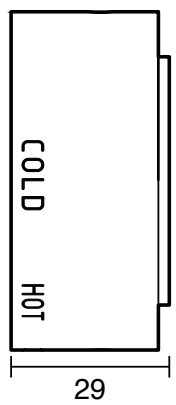

SUSSEX

Sussex Pure Elemental Progressive Shower/Bath Mixer PVD Brushed Nickel Lead Free

43768

SPECIFICATIONS

Recommended Use	Residential;Commercial
Colour Finish	Brushed Nickel
Primary Material	Lead Free Brass
Recommended Pressure Range	150 - 500 kPa as per AS3500
Max Continuous Working Temperature (deg C)	65
Min Continuous Working Temperature (deg C)	1

WARRANTY

Residential Use (Years)	40
Commercial Use (Years)	10

Please refer to Sussex Warranty page for full Terms and Conditions

Dimensions are nominal measurements only.

CLEANING RECOMMENDATIONS:

We recommend the use of soapy water or approved cleaners. This product should not be cleaned with abrasive materials. Damage caused by any improper treatment is not covered by the product warranty. Refer to Warranty Conditions

Disclaimer: Products in this specification manual must by regulation be installed by licensed and registered trade people. The manufacturer/distributor reserves the right to vary specifications or delete models from their range without prior notification. Dimensions are nominal measurements only. Dimensions and set-outs listed are correct at time of publication however the manufacturer/distributor takes no responsibility for printing errors.

Published 01/04/2026

To see the complete Sussex range go to www.reece.com.au