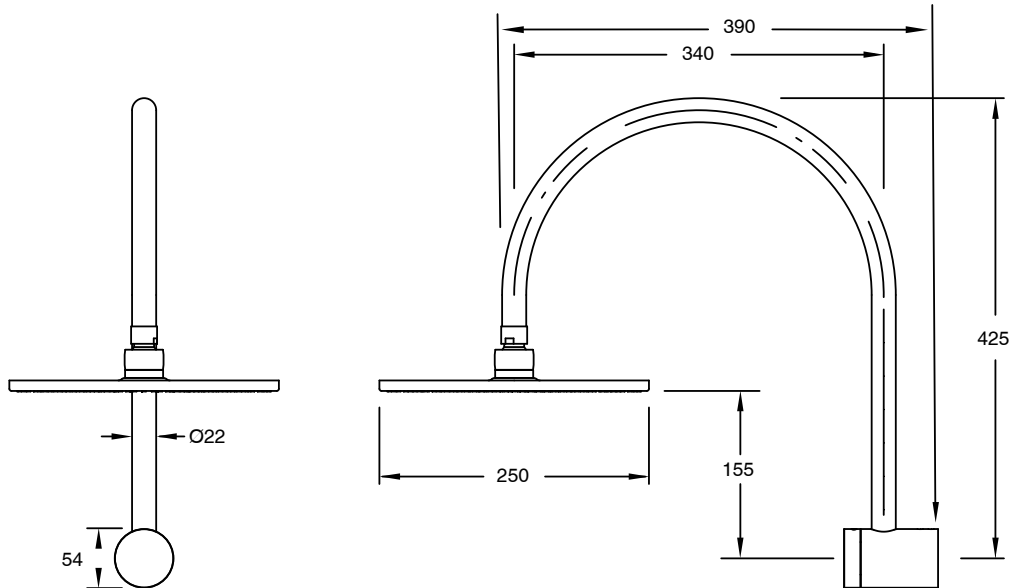

SUSSEX

Sussex Pure Hi-Rise Shower Curved with 250mm Shower Head Chrome (3 Star)

4202242

SPECIFICATIONS	
Recommended Use	Residential;Commercial
Colour Finish	Polished Chrome
Primary Material	DR Brass
Recommended Pressure Range	150 - 500 kPa as per AS3500
Max Continuous Working Temperature (deg C)	65
Min Continuous Working Temperature (deg C)	1
WARRANTY	
Residential Use (Years)	40
Commercial Use (Years)	10

Please refer to Sussex Warranty page for full Terms and Conditions

Dimensions are nominal measurements only.

CLEANING RECOMMENDATIONS:

We recommend the use of soapy water or approved cleaners. This product should not be cleaned with abrasive materials. Damage caused by any improper treatment is not covered by the product warranty. Refer to Warranty Conditions

Disclaimer: Products in this specification manual must by regulation be installed by licensed and registered trade people. The manufacturer/distributor reserves the right to vary specifications or delete models from their range without prior notification. Dimensions are nominal measurements only. Dimensions and set-outs listed are correct at time of publication however the manufacturer/distributor takes no responsibility for printing errors.

Published 31/03/2026

To see the complete Sussex range go to www.reece.com.au