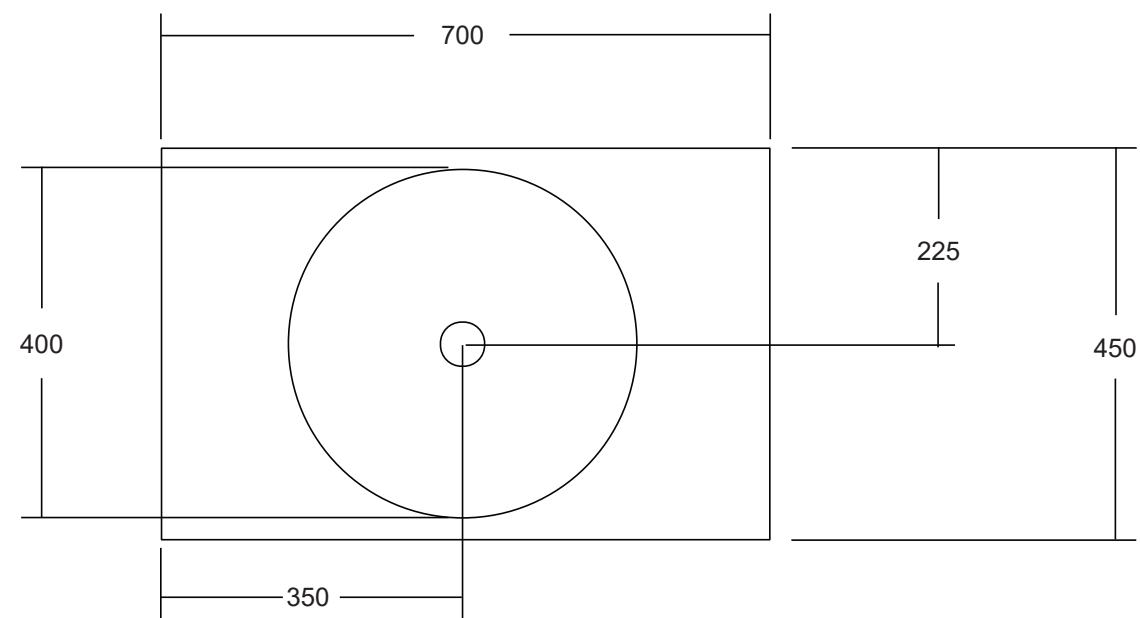

Neo 700 Cabinet

Neo 700 Centre Bowl No Taphole

Neo 700 Centre Bowl 1 Taphole