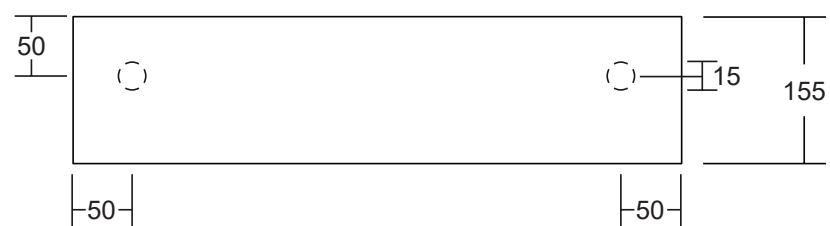

Neo 700 Cabinet

Neo 700 Centre Bowl No Taphole

Neo 700 Centre Bowl 1 Taphole