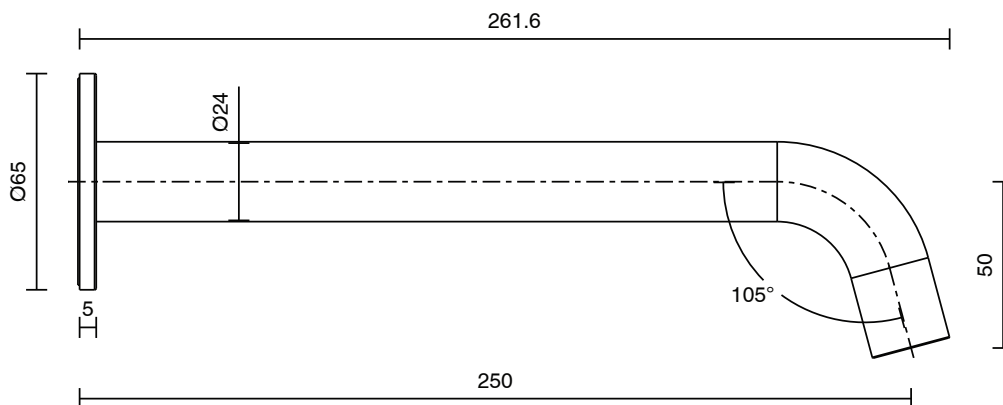

mizu

Mizu Drift MK2 Basin/Bath Outlet 250mm Brushed Nickel (5 Star)

2266138

SPECIFICATIONS

Recommended Use	Domestic, Hotel & Commercial
Colour	Brushed Nickel
Finish	Brushed
Body Material	H62 Brass
Recommended Pressure Range	150 - 500 kPa
Maximum Continuous Working Temperature	65 deg C
Suitable for Storage Tank Hot Water	Yes
Suitable for Continuous Flow Hot Water	Yes
Suitable for Gravity Feed Hot Water	No

WARRANTY

Warranty - Domestic Use	10 Years
Spare Parts & Labour	12 Months

Please refer to Warranty Page for full Terms and Conditions