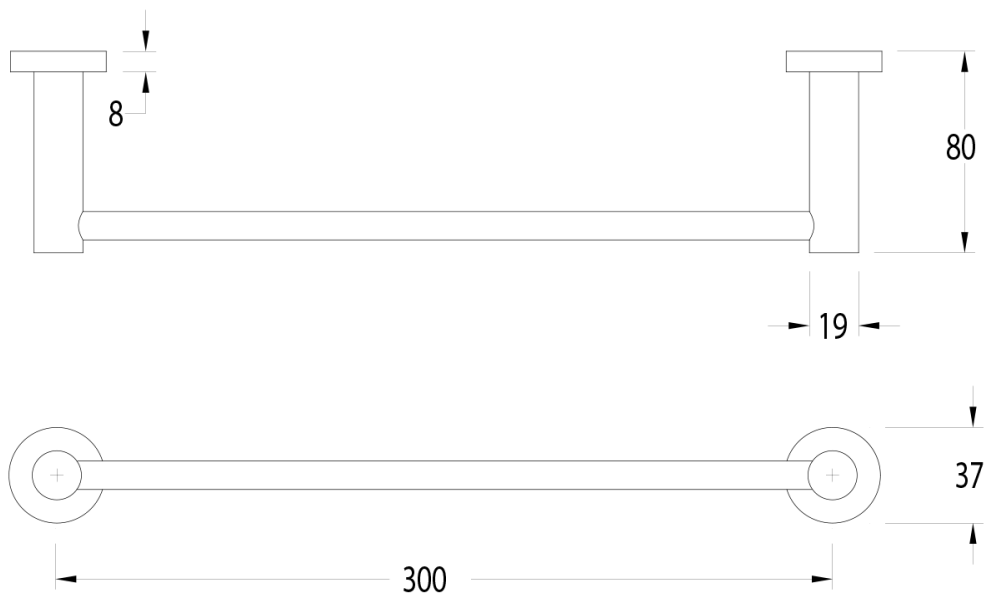

Milli Mood Edit Guest Towel Rail 300mm PVD Brushed Gunmetal

9511778

SPECIFICATIONS

Recommended Use	Domestic, Hotel & Commercial
Colour	Brushed Gunmetal
Material	DR Brass

WARRANTY

Replacement Only - Domestic Use 15 Years

Please refer to Warranty Page for full Terms and Conditions

Dimensions are nominal measurements only.

CLEANING RECOMMENDATIONS:

We recommend the use of soapy water or approved cleaners. This product should not be cleaned with abrasive materials. Damage caused by any improper treatment is not covered by the product warranty. Refer to Warranty Conditions

Disclaimer: Products in this specification manual must by regulation be installed by licensed and registered trade people. The manufacturer/distributor reserves the right to vary specifications or delete models from their range without prior notification. Dimensions are nominal measurements only. Dimensions and set-outs listed are correct at time of publication however the manufacturer/distributor takes no responsibility for printing errors.

Published 28/03/2022

To see the complete Milli range go to www.reece.com.au