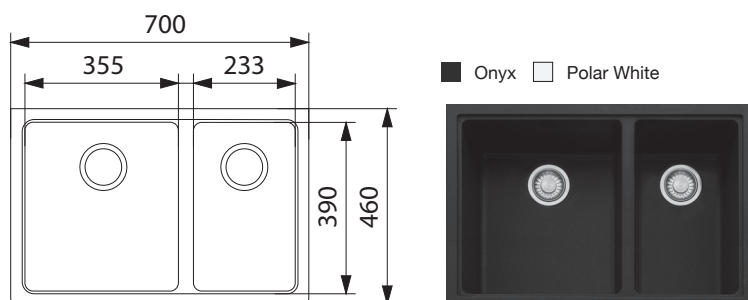

FRANKE

IMPACT GRANITE 1 + 2/3 BOWL

UNDERMOUNT SINK - IMG 160

FEATURES

Model	IMG 160
Bowl configuration	1 + 2/3 bowl
Bowl(s)	Granite with cr=15 corners and rear waste
Finish	Granite
Fixing	Fixing clips
Colours	Onyx or Polar white

SPECIFICATIONS

Recommended use	Domestic
Material	Granite
Formation	Moulded, 1 piece
Tap Holes	N/A
Dimensions	700 x 460 mm
Bowl Size	355 x 390 x 205 mm/27 L 233 x 390 x 178 mm/15 L
Cut Out	Template
Cabinet Size	800 mm
Waste Outlet	90 mm
Features	Impact resistant, scratch resistant, stain & colour resistant and germ resistant
Accessories	Optional accessories: Franke Rollamat, extension drainer, drainer basket and chopping board
Models available	IMG 110-36 IMG 120-35 IMG 110-50