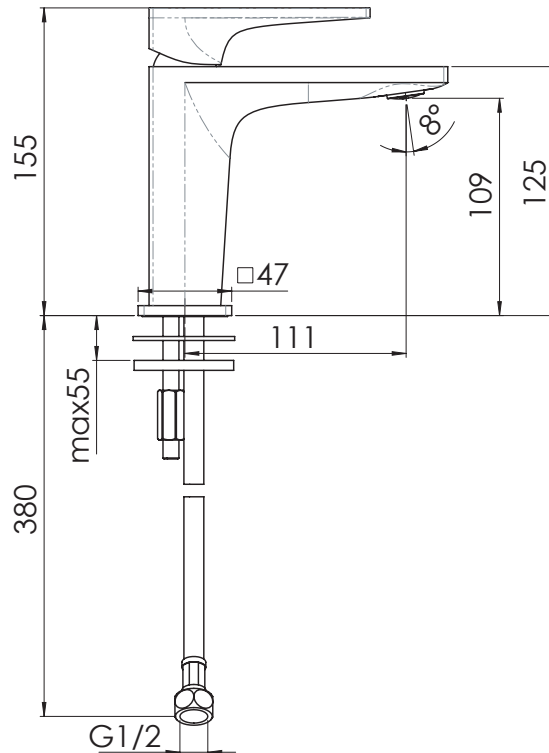

Milli

Milli Zato Basin Mixer Brushed Nickel (5 Star)

2269839

SPECIFICATIONS	
Recommended Use	Domestic, Hotel & Commercial
Colour	Nickel
Finish	Brushed
Material	DR Brass
Recommended Pressure Range	150-500kPa
Maximum Continuous Working Pressure	1000kPa
Maximum Continuous Working Temperature	65 deg C
WARRANTY	
Warranty - Domestic Use	15 Years
Spare Parts & Labour	12 Months
<i>Please refer to Warranty Page for full Terms and Conditions</i>	

Disclaimer: Products in this specification manual must by regulation be installed by licensed and registered trade people. The manufacturer/distributor reserves the right to vary specifications or delete models from their range without prior notification. Dimensions are nominal measurements only. Dimensions and set-outs listed are correct at time of publication however the manufacturer/distributor takes no responsibility for printing errors.