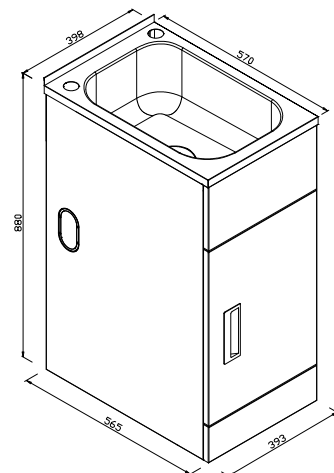

Reece Code: 2409006

Dimensions are nominal measurements only.

Disclaimer: Products in this specification manual must by regulation be installed by licensed and registered trade people. The manufacturer/distributor reserves the right to vary specifications or delete models from their range without prior notification. Dimensions are nominal measurements only. Dimensions and set-outs listed are correct at time of publication however the manufacturer/distributor takes no responsibility for printing errors.

Published 30/06/2022