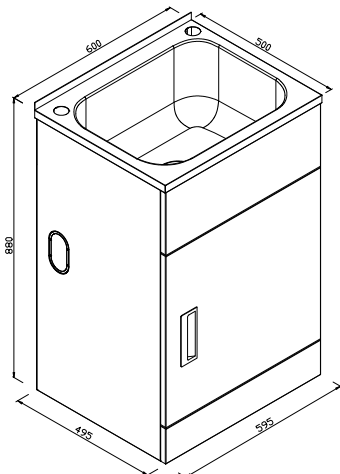

Reece Code: 2409005