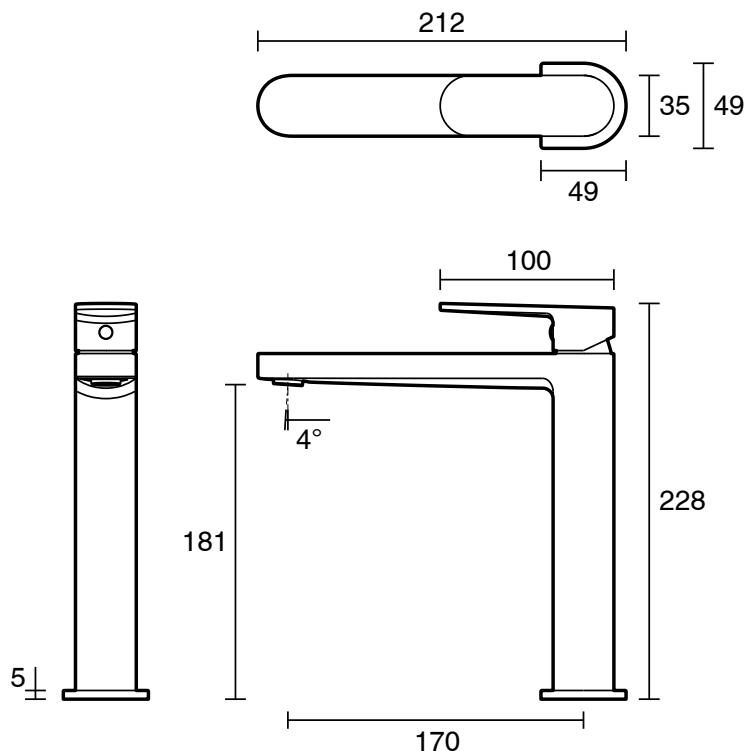

mizu

Mizu Soothe MK2 Medium Height Basin Mixer Brushed Brass (6 Star)

2265851

SPECIFICATIONS	
Recommended Use	Domestic;Commercial;Hotel
Colour Category	Brass
Colour Finish	Brushed Brass
Primary Material	Lead Free Brass
Hot Water Unit Suitability	Storage Tank;Continuous Flow
WARRANTY	
Warranty - Domestic Use (Years)	10
Spare Parts & Labour (Years)	1
<i>Please refer to Warranty Page for full Terms and Conditions</i>	

Disclaimer: Products in this specification manual must by regulation be installed by licensed and registered trade people. The manufacturer/distributor reserves the right to vary specifications or delete models from their range without prior notification. Dimensions are nominal measurements only. Dimensions and set-outs listed are correct at time of publication however the manufacturer/distributor takes no responsibility for printing errors.