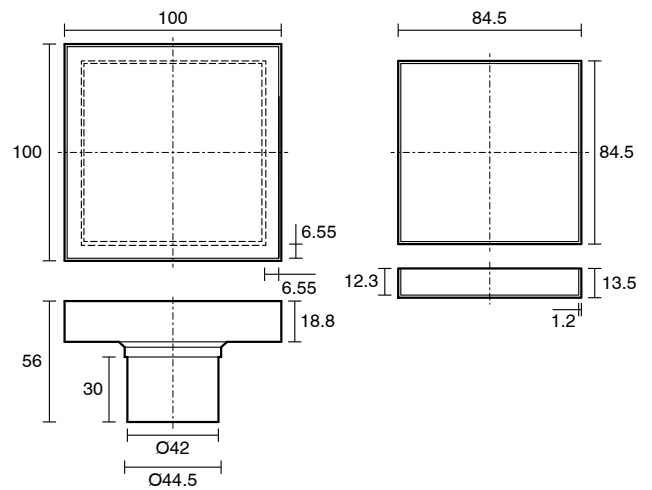

Posh Solus Tile Over Shower Tray with Rear Stainless Steel Tile Insert Waste 1200mm x 900mm

9512234

SPECIFICATIONS

Recommended Use	Domestic, Hotel & Commercial
Shower Base Colour	Grey
Shower Base Material	SMC
Shower Grate Material	Stainless Steel (316 Grade)
Waste Position	Centre Rear
Shower Base Waste Size	50 mm
Weight of Shower Base	22 kg
Usage	Corner & Alcove Install

WARRANTY

Warranty - Domestic Use	10 Years
Spare Parts & Labour	12 Months

Please refer to Warranty Page for full Terms and Conditions

Dimensions are nominal measurements only.

CLEANING RECOMMENDATIONS:

We recommend the use of soapy water or approved cleaners. This product should not be cleaned with abrasive materials. Damage caused by any improper treatment is not covered by the product warranty. Refer to Warranty Conditions

Disclaimer: Products in this specification manual must by regulation be installed by licensed and registered trade people. The manufacturer/distributor reserves the right to vary specifications or delete models from their range without prior notification. Dimensions are nominal measurements only. Dimensions and set-outs listed are correct at time of publication however the manufacturer/distributor takes no responsibility for printing errors.

Published 31/07/2023

To see the complete Posh range go to
www.reece.com.au