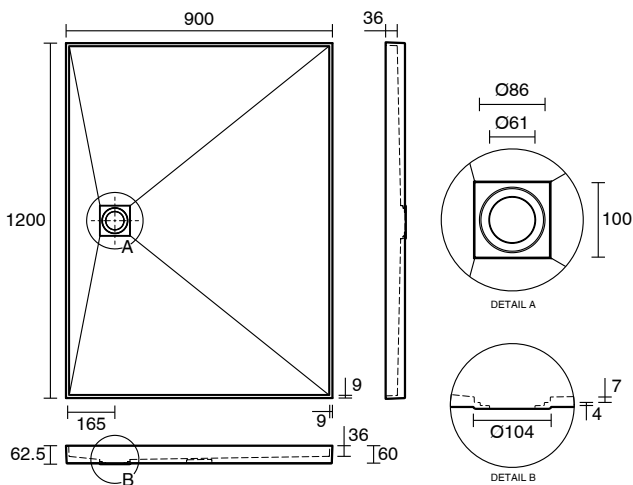

Posh Solus Tile Over Shower Tray with Rear Stainless Steel Tile Insert Waste 1200mm x 900mm

9512234

SPECIFICATIONS

Recommended Use	Domestic, Hotel & Commercial
Shower Base Colour	Grey
Shower Base Material	SMC
Shower Grate Material	Stainless Steel (316 Grade)
Waste Position	Centre Rear
Shower Base Waste Size	50 mm
Weight of Shower Base	22 kg
Usage	Corner & Alcove Install

WARRANTY

Warranty - Domestic Use	10 Years
Spare Parts & Labour	12 Months

Please refer to Warranty Page for full Terms and Conditions

Dimensions are nominal measurements only.

CLEANING RECOMMENDATIONS:

We recommend the use of soapy water or approved cleaners. This product should not be cleaned with abrasive materials. Damage caused by any improper treatment is not covered by the product warranty. Refer to Warranty Conditions

Disclaimer: Products in this specification manual must by regulation be installed by licensed and registered trade people. The manufacturer/distributor reserves the right to vary specifications or delete models from their range without prior notification. Dimensions are nominal measurements only. Dimensions and set-outs listed are correct at time of publication however the manufacturer/distributor takes no responsibility for printing errors.

Published 31/07/2023

To see the complete Posh range go to
www.reece.com.au