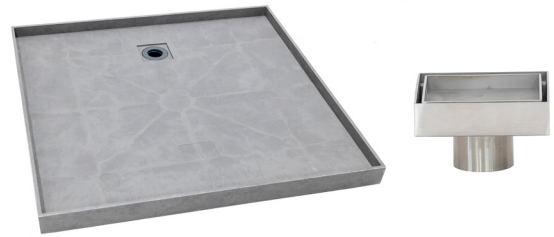

Posh Solus Tile Over Shower Tray with Rear Stainless Steel Tile Insert Waste 1200mm x 900mm

9512234

SPECIFICATIONS

Recommended Use	Domestic, Hotel & Commercial
Shower Base Colour	Grey
Shower Base Material	SMC
Shower Grate Material	Stainless Steel (316 Grade)
Waste Position	Centre Rear
Shower Base Waste Size	50 mm
Weight of Shower Base	22 kg
Usage	Corner & Alcove Install

WARRANTY

Warranty - Domestic Use	10 Years
Spare Parts & Labour	12 Months

Please refer to Warranty Page for full Terms and Conditions

Dimensions are nominal measurements only.

CLEANING RECOMMENDATIONS:

We recommend the use of soapy water or approved cleaners. This product should not be cleaned with abrasive materials. Damage caused by any improper treatment is not covered by the product warranty. Refer to Warranty Conditions

Disclaimer: Products in this specification manual must by regulation be installed by licensed and registered trade people. The manufacturer/distributor reserves the right to vary specifications or delete models from their range without prior notification. Dimensions are nominal measurements only. Dimensions and set-outs listed are correct at time of publication however the manufacturer/distributor takes no responsibility for printing errors.

Published 31/07/2023

To see the complete Posh range go to
www.reece.com.au