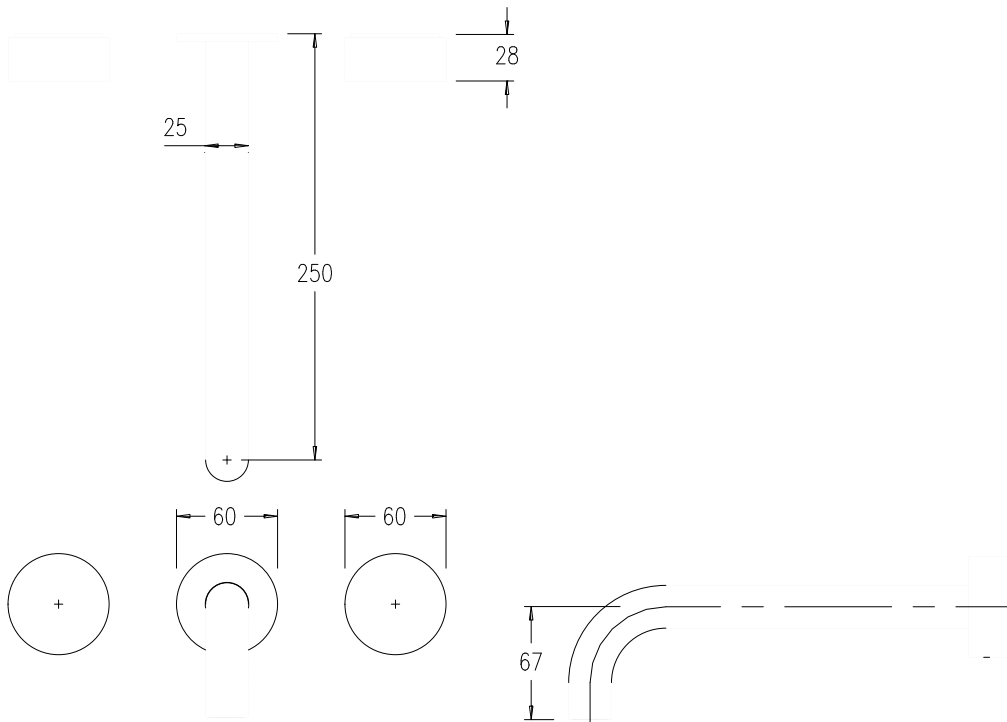

Milli Pure Bath Set 250mm with Linear Textured Handles

SPECIFICATIONS

Recommended Use	Domestic, Commercial, Hotel
Colour Variations	Chrome, Matte Black, Brushed Nickel, Brushed Gunmetal
Recommended Pressure Range	300 - 500Kpa
Max Continuous Working Pressure	500Kpa
Max Continuous Working Temperature	65 deg. C
Suitable for Storage Tank Hot Water	Yes
Suitable for Continuous Flow Hot Water	Yes
Suitable for Gravity Feed Hot Water	No

WARRANTY

Warranty - Domestic Use	15 Years
Spare Parts	1 Year
Labour	1 Year

Please refer to Warranty Page for full Terms and Conditions

Dimensions are nominal measurements only.

Disclaimer: Products in this specification manual must by regulation be installed by licensed and registered trade people. The manufacturer/distributor reserves the right to vary specifications or delete models from their range without prior notification. Dimensions are nominal measurements only. Dimensions and set-outs listed are correct at time of publication however the manufacturer/distributor takes no responsibility for printing errors.

Published 22/08/2019

To see the complete Milli range go to www.reece.com.au/bathrooms