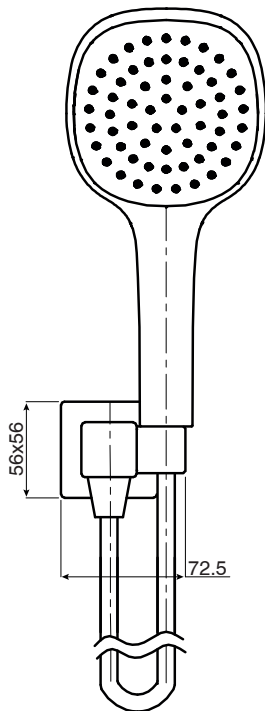

mizu

Mizu Bloc MK2 Handshower with Wall Bracket 1 Function (3 Star)

SPECIFICATIONS

Recommended Use	Domestic, Hotel and Commercial
Colour	Chrome
Recommended Pressure Range	150 - 500kPa
Max Continuous Working Pressure	500 kPa
Max Continuous Working Temperature	80°C
Suitable for Storage Tank Hot Water	Yes
Suitable for Continuous Flow Hot Water	Yes
Suitable for Gravity Feed Hot Water	No

Hot and Cold water inlet pressure should be equal.
Shower fitted with dual check valves and 1530mm long shower hose.

WARRANTY

Warranty - Domestic Use	10 Years
Spare Parts and Labour	12 Months

Please refer to Warranty Page for full Terms and Conditions