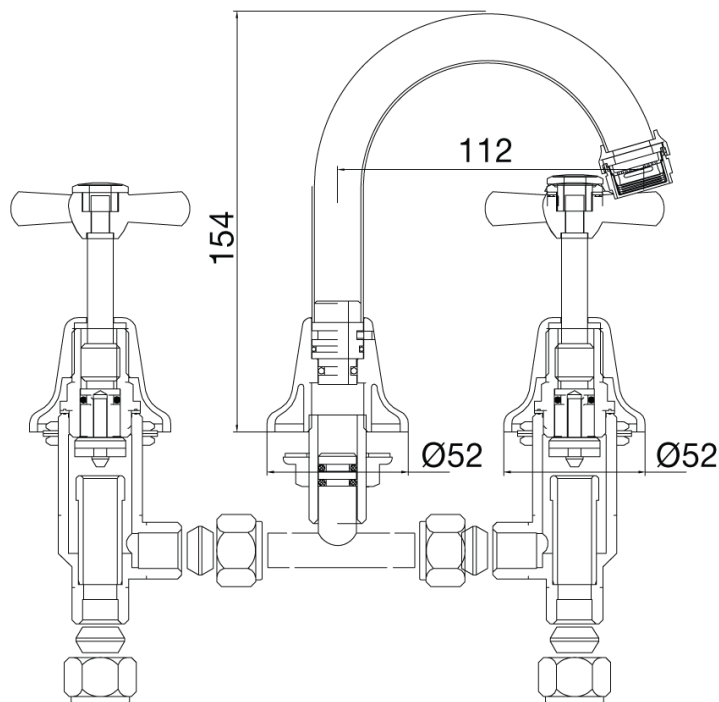

Posh Bristol Basin Set Swivel Chrome/ Gold (4 Star)

9502200

SPECIFICATIONS

Recommended Use	Domestic;Hotel;Commercial
Colour Finish	Chrome;Gold
Primary Material	DR Brass
Recommended Pressure Range	150 - 500 kPa as per AS3500
Max Continuous Working Temperature (deg C)	80
Min Continuous Working Temperature (deg C)	5
Hot Water Unit Suitability	Storage Tank;Continuous Flow

WARRANTY

Warranty - Domestic Use (Years)	10
Spare Parts & Labour (Years)	1

Please refer to Warranty Page for full Terms and Conditions

Dimensions are nominal measurements only.

CLEANING RECOMMENDATIONS:

We recommend the use of soapy water or approved cleaners. This product should not be cleaned with abrasive materials. Damage caused by any improper treatment is not covered by the product warranty. Refer to Warranty Conditions

Disclaimer: Products in this specification manual must by regulation be installed by licensed and registered trade people. The manufacturer/distributor reserves the right to vary specifications or delete models from their range without prior notification. Dimensions are nominal measurements only. Dimensions and set-outs listed are correct at time of publication however the manufacturer/distributor takes no responsibility for printing errors.

Published 27/03/2025

To see the complete Posh range go to
www.reece.com.au