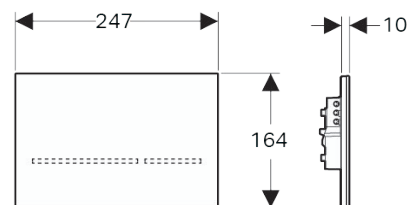

**1836004**  
Geberit SIGMA80 Bluetooth Sensor Flush Plate with Installation Set Black

Dimensions are nominal measurements only.