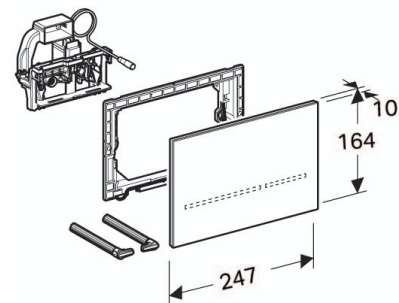

**1836004**  
Geberit SIGMA80 Bluetooth Sensor Flush Plate with Installation Set Black

Dimensions are nominal measurements only.