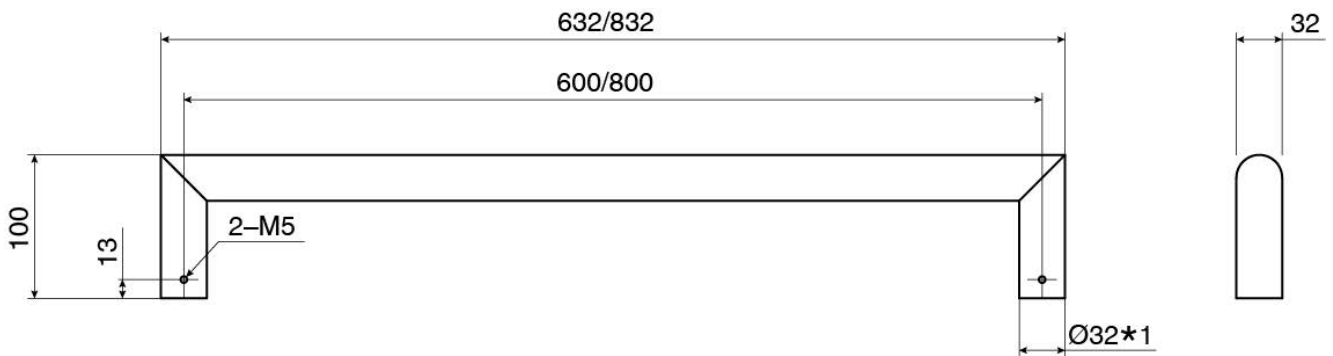

mizu

Mizu Drift Heated Towel Rail 830mm (Triple Pack) Brushed Gunmetal

2007891

SPECIFICATIONS

Recommended Use	Domestic, Hotel & Commercial
Colour	Brushed Gunmetal
Material	Stainless Steel (304 Grade)
Electrical Connection	Hardwired
Electrical Connection Position	Optional Left or Right
Heating Method	Dry Element
Power Wattage	19 W
Voltage	12 V AC 50Hz
IP Rating	IP55

WARRANTY

Warranty - Domestic Use	7 Years
Spare Parts & Labour	12 Months

Please refer to Warranty Page for full Terms and Conditions

Dimensions are nominal measurements only.

CLEANING RECOMMENDATIONS:

We recommend the use of a soft dry cloth. This product should not be cleaned with abrasive materials or cleaning agents. Damage caused by improper treatment is not covered by the product warranty - refer to warranty conditions.

Disclaimer: Products in this specification manual must by regulation be installed by licensed and registered trade people. The manufacturer/distributor reserves the right to vary specifications or delete models from their range without prior notification. Dimensions are nominal measurements only. Dimensions and set-outs listed are correct at time of publication however the manufacturer/distributor takes no responsibility for printing errors.

Published 24/02/2023

To see the complete Mizu range go to www.reece.com.au/bathrooms