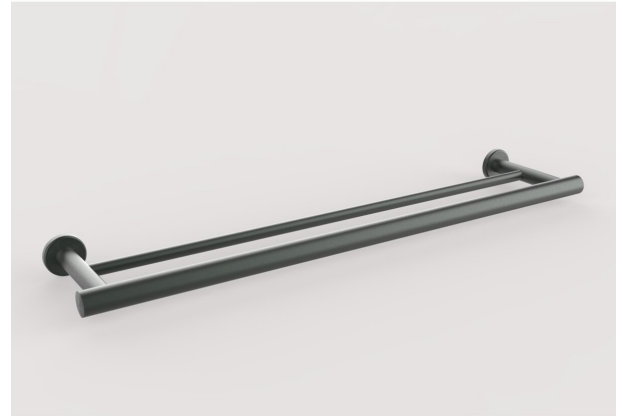

Mizu Drift Double Towel Rail 600mm Brushed Gunmetal

9512564

SPECIFICATIONS

Recommended Use	Domestic, Hotel & Commercial
Colour	Brushed Gunmetal
Material	Brass

WARRANTY

Replacement Only - Domestic Use	10 Years
Parts Replacement Only	12 Months

Please refer to Warranty Page for full Terms and Conditions

Dimensions are nominal measurements only.

CLEANING RECOMMENDATIONS:

We recommend the use of soapy water or approved cleaners. This product should not be cleaned with abrasive materials. Damage caused by any improper treatment is not covered by the product warranty. Refer to Warranty Conditions

Disclaimer: Products in this specification manual must by regulation be installed by licensed and registered trade people. The manufacturer/distributor reserves the right to vary specifications or delete models from their range without prior notification. Dimensions are nominal measurements only. Dimensions and set-outs listed are correct at time of publication however the manufacturer/distributor takes no responsibility for printing errors.

Published 21/03/2024

To see the complete Mizu range go to www.reece.com.au