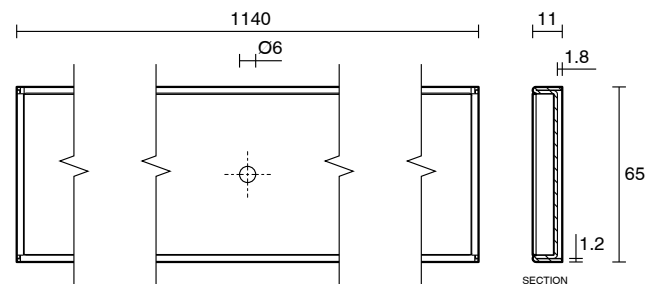

Posh Solus Tile Over Shower Tray with 1140mm Long Rear Matte Black Tile Insert Channel Suits Tiles up to 8mm 1500mm x 1000mm

9512270

SPECIFICATIONS

Recommended Use	Domestic, Hotel & Commercial
Shower Base Colour	Grey
Shower Base Material	SMC
Shower Grate Material	Stainless Steel (316 Grade)
Waste Position	Centre Rear
Shower Base Waste Size	50 mm
Weight of Shower Base	24 kg
Usage	Corner & Alcove Install

WARRANTY

Warranty - Domestic Use	10 Years
Spare Parts & Labour	12 Months

Please refer to Warranty Page for full Terms and Conditions

Dimensions are nominal measurements only.

CLEANING RECOMMENDATIONS:

We recommend the use of soapy water or approved cleaners. This product should not be cleaned with abrasive materials. Damage caused by any improper treatment is not covered by the product warranty. Refer to Warranty Conditions

Disclaimer: Products in this specification manual must by regulation be installed by licensed and registered trade people. The manufacturer/distributor reserves the right to vary specifications or delete models from their range without prior notification. Dimensions are nominal measurements only. Dimensions and set-outs listed are correct at time of publication however the manufacturer/distributor takes no responsibility for printing errors.

Published 31/07/2023

To see the complete Posh range go to www.reece.com.au