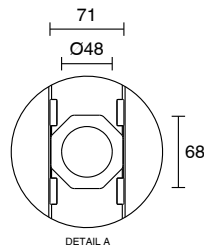

Posh Solus Tile Over Shower Tray with 1140mm Long Rear Matte Black Tile Insert Channel Suits Tiles up to 8mm 1500mm x 1000mm

9512270

SPECIFICATIONS

Recommended Use	Domestic, Hotel & Commercial
Shower Base Colour	Grey
Shower Base Material	SMC
Shower Grate Material	Stainless Steel (316 Grade)
Waste Position	Centre Rear
Shower Base Waste Size	50 mm
Weight of Shower Base	24 kg
Usage	Corner & Alcove Install

WARRANTY

Warranty - Domestic Use	10 Years
Spare Parts & Labour	12 Months

Please refer to Warranty Page for full Terms and Conditions

Dimensions are nominal measurements only.

CLEANING RECOMMENDATIONS:

We recommend the use of soapy water or approved cleaners. This product should not be cleaned with abrasive materials. Damage caused by any improper treatment is not covered by the product warranty. Refer to Warranty Conditions

Disclaimer: Products in this specification manual must by regulation be installed by licensed and registered trade people. The manufacturer/distributor reserves the right to vary specifications or delete models from their range without prior notification. Dimensions are nominal measurements only. Dimensions and set-outs listed are correct at time of publication however the manufacturer/distributor takes no responsibility for printing errors.

Published 31/07/2023

To see the complete Posh range go to www.reece.com.au