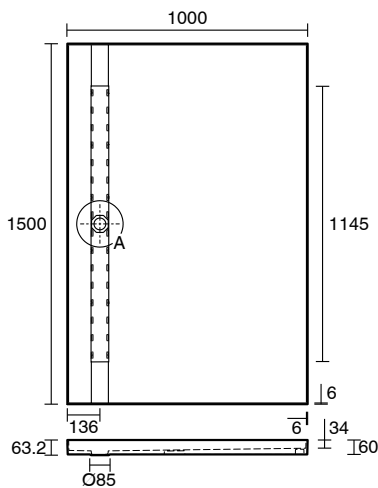

Posh Solus Tile Over Shower Tray with 1140mm Long Rear Matte Black Tile Insert Channel Suits Tiles up to 8mm 1500mm x 1000mm

9512270

SPECIFICATIONS

Recommended Use	Domestic, Hotel & Commercial
Shower Base Colour	Grey
Shower Base Material	SMC
Shower Grate Material	Stainless Steel (316 Grade)
Waste Position	Centre Rear
Shower Base Waste Size	50 mm
Weight of Shower Base	24 kg
Usage	Corner & Alcove Install

WARRANTY

Warranty - Domestic Use	10 Years
Spare Parts & Labour	12 Months

Please refer to Warranty Page for full Terms and Conditions

Dimensions are nominal measurements only.

CLEANING RECOMMENDATIONS:

We recommend the use of soapy water or approved cleaners. This product should not be cleaned with abrasive materials. Damage caused by any improper treatment is not covered by the product warranty. Refer to Warranty Conditions

Disclaimer: Products in this specification manual must by regulation be installed by licensed and registered trade people. The manufacturer/distributor reserves the right to vary specifications or delete models from their range without prior notification. Dimensions are nominal measurements only. Dimensions and set-outs listed are correct at time of publication however the manufacturer/distributor takes no responsibility for printing errors.

Published 31/07/2023

To see the complete Posh range go to www.reece.com.au