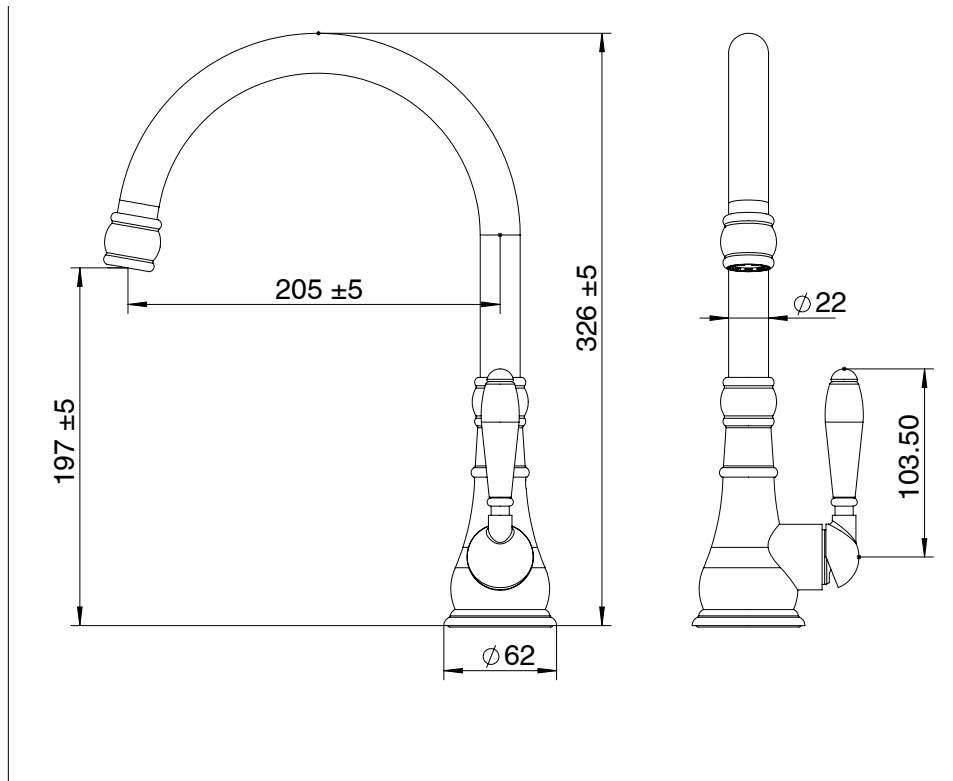

Milli

Milli Voir Sink Mixer with Porcelain Handle Matte Black (4 Star)

2265420

SPECIFICATIONS

Recommended Use	Domestic, hotel and commercial
Colour	Matte Black
Material	DR Brass
Recommended Pressure Range	150 - 500 kPa
Max Continuous Working Pressure	500 kPa
Max Continuous Working Temperature	80 deg C
Suitable for Storage Tank Hot Water	Yes
Suitable for Continuous Flow Hot Water	Yes
Suitable for Gravity Feed Hot Water	No

WARRANTY

Warranty - Domestic Use	15 Years
Spare Parts & Labour	12 Months

Please refer to Warranty Page for full Terms and Conditions

Dimensions are nominal measurements only.

CLEANING RECOMMENDATIONS:

We recommend the use of soapy water or approved cleaners. This product should not be cleaned with abrasive materials. Damage caused by any improper treatment is not covered by the product warranty. Refer to Warranty Conditions

Disclaimer: Products in this specification manual must by regulation be installed by licensed and registered trade people. The manufacturer/distributor reserves the right to vary specifications or delete models from their range without prior notification. Dimensions are nominal measurements only. Dimensions and set-outs listed are correct at time of publication however the manufacturer/distributor takes no responsibility for printing errors.

Published 01/06/2020

To see the complete Milli range go to www.reece.com.au