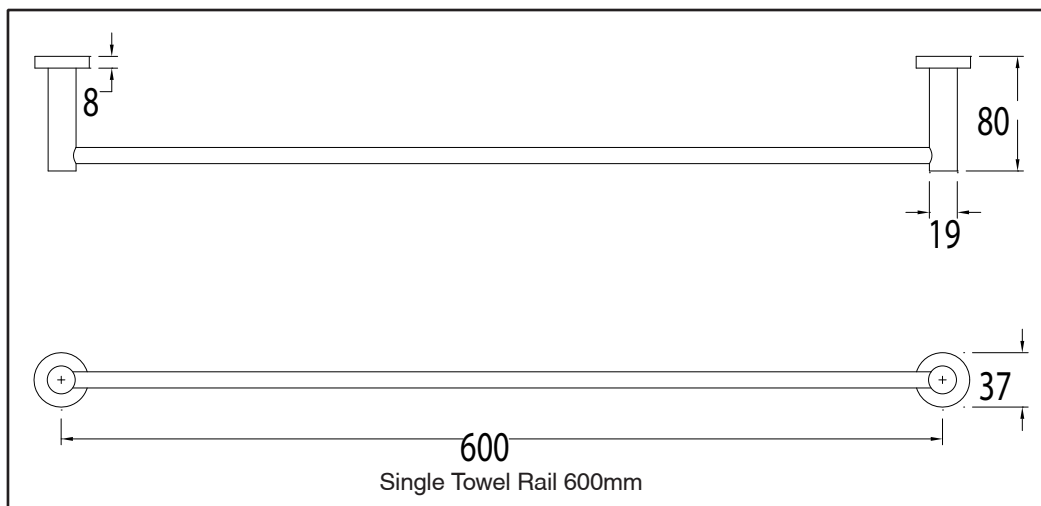

MILLI

PURE ACCESSORIES

Dimensions are nominal measurements only.

To see the complete MILLI range go to
www.reece.com.au/bathrooms

SPECIFICATIONS

Recommended use	Domestic, Hotel and Commercial.	
Colour availability	Chrome, Matt Black, Brushed Nickel, Brushed Gunmetal.	
Accessory options	<ul style="list-style-type: none"> • Robe Hook • Soap Dish • Shower Shelf • Vanity Shelf 	<ul style="list-style-type: none"> • Toilet Roll Holder • Double Toilet Roll Holder • Guest Towel Rail 300mm • Single Towel Rail 600mm • Single Towel Rail 780mm • Double Towel Rail 600mm • Double Towel Rail 780mm

Plumbers, please ensure a copy of the installation instructions is left with the end user for future reference

Miffi

PURE ACCESSORIES

Toilet Roll Holder

Double Toilet Roll Holder

Guest Towel Rail 300mm

Single Towel Rail 600mm