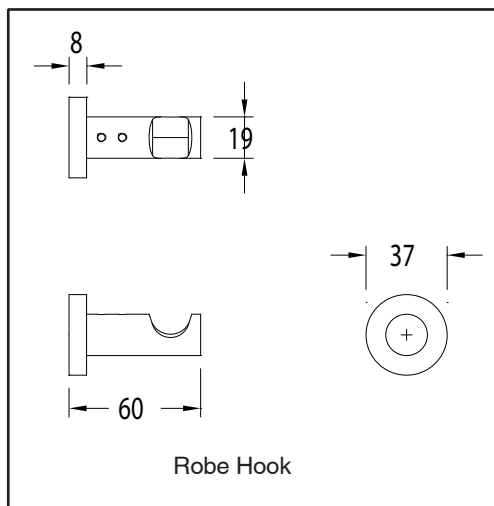

MILLI

PURE ACCESSORIES

Dimensions are nominal measurements only.

To see the complete MILLI range go to
www.reece.com.au/bathrooms

SPECIFICATIONS

Recommended use	Domestic, Hotel and Commercial.	
Colour availability	Chrome, Matt Black, Brushed Nickel, Brushed Gunmetal.	
Accessory options	<ul style="list-style-type: none"> • Robe Hook • Soap Dish • Shower Shelf • Vanity Shelf 	<ul style="list-style-type: none"> • Toilet Roll Holder • Double Toilet Roll Holder • Guest Towel Rail 300mm • Single Towel Rail 600mm • Single Towel Rail 780mm • Double Towel Rail 600mm • Double Towel Rail 780mm

Disclaimer: Products in this specification manual must by regulation be installed by licensed and registered trade people. The manufacturer/distributor reserves the right to vary specifications or delete models from their range without prior notification. Dimensions are nominal measurements only. Dimensions are nominal measurements only. Dimensions and set-outs listed are correct at time of publication however the manufacturer/distributor takes no responsibility for printing errors.

IMPORTANT NOTE

Wall materials vary. For timber framed walls, please ensure the accessory is fixed to a noggin/stud behind the wall. Where stud/noggin is not available, please use suitable hollow wall fixing.

Plumbers, please ensure a copy of the installation instructions is left with the end user for future reference

Miffi

PURE ACCESSORIES

Toilet Roll Holder

Double Toilet Roll Holder

Guest Towel Rail 300mm

Single Towel Rail 600mm