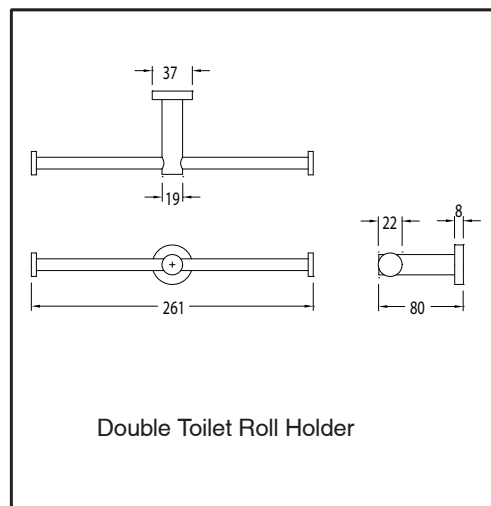

MILLI

PURE ACCESSORIES

Dimensions are nominal measurements only.

To see the complete MILLI range go to
www.reece.com.au/bathrooms

SPECIFICATIONS

Recommended use	Domestic, Hotel and Commercial.	
Colour availability	Chrome, Matt Black, Brushed Nickel, Brushed Gunmetal.	
Accessory options	<ul style="list-style-type: none"> • Robe Hook • Soap Dish • Shower Shelf • Vanity Shelf 	<ul style="list-style-type: none"> • Toilet Roll Holder • Double Toilet Roll Holder • Guest Towel Rail 300mm • Single Towel Rail 600mm • Single Towel Rail 780mm • Double Towel Rail 600mm • Double Towel Rail 780mm

IMPORTANT NOTE

Wall materials vary. For timber framed walls, please ensure the accessory is fixed to a noggin/stud behind the wall. Where stud/noggin is not available, please use suitable hollow wall fixing.

Plumbers, please ensure a copy of the installation instructions is left with the end user for future reference

Miffi

PURE ACCESSORIES

Toilet Roll Holder

Double Toilet Roll Holder

Guest Towel Rail 300mm

Single Towel Rail 600mm