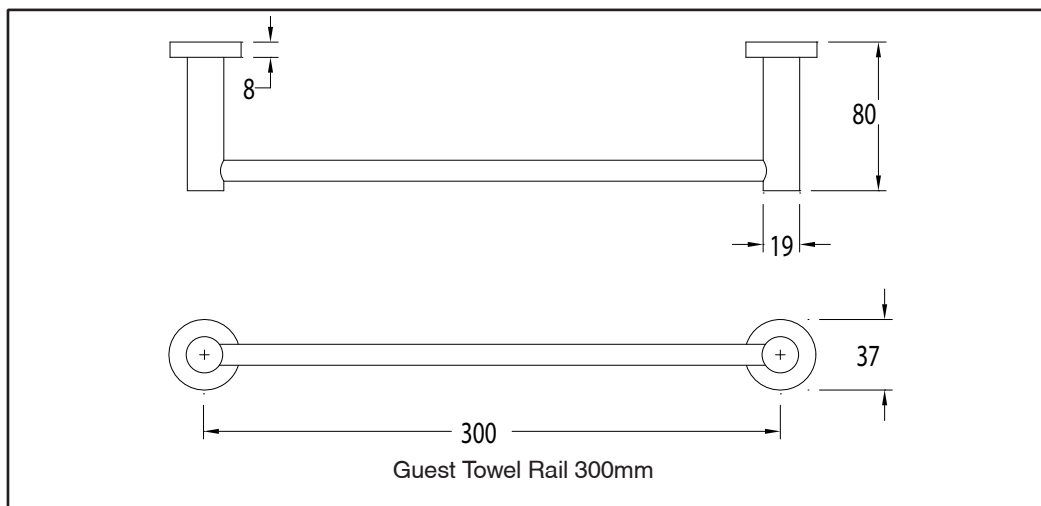

MILLI

PURE ACCESSORIES

Dimensions are nominal measurements only.

To see the complete MILLI range go to
www.reece.com.au/bathrooms

SPECIFICATIONS

Recommended use	Domestic, Hotel and Commercial.	
Colour availability	Chrome, Matt Black, Brushed Nickel, Brushed Gunmetal.	
Accessory options	<ul style="list-style-type: none"> • Robe Hook • Soap Dish • Shower Shelf • Vanity Shelf 	<ul style="list-style-type: none"> • Toilet Roll Holder • Double Toilet Roll Holder • Guest Towel Rail 300mm • Single Towel Rail 600mm • Single Towel Rail 780mm • Double Towel Rail 600mm • Double Towel Rail 780mm

Plumbers, please ensure a copy of the installation instructions is left with the end user for future reference

Miffi

PURE ACCESSORIES

Toilet Roll Holder

Double Toilet Roll Holder

Guest Towel Rail 300mm

Single Towel Rail 600mm