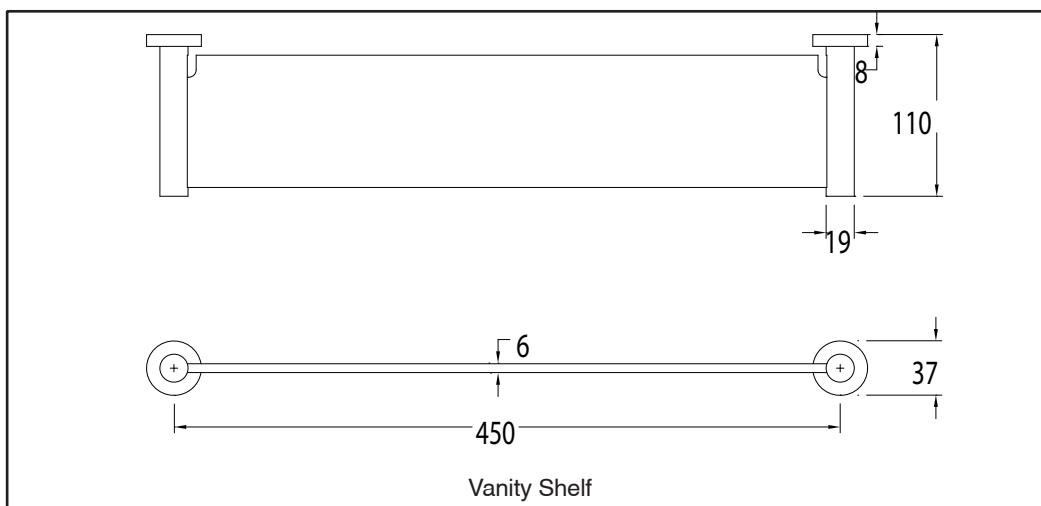

PURE ACCESSORIES

CLEANING RECOMMENDATIONS

We recommend the use of soapy water or approved cleaners.

This product should not be cleaned with abrasive materials.

Damage caused by any improper treatment is not covered by the product warranty- refer to Warranty Conditions.

IMPORTANT NOTE

Wall materials vary. For timber framed walls, please ensure the accessory is fixed to a noggin/stud behind the wall. Where stud/noggin is not available, please use suitable hollow wall fixing.

Plumbers, please ensure a copy of the installation instructions is left with the end user for future reference