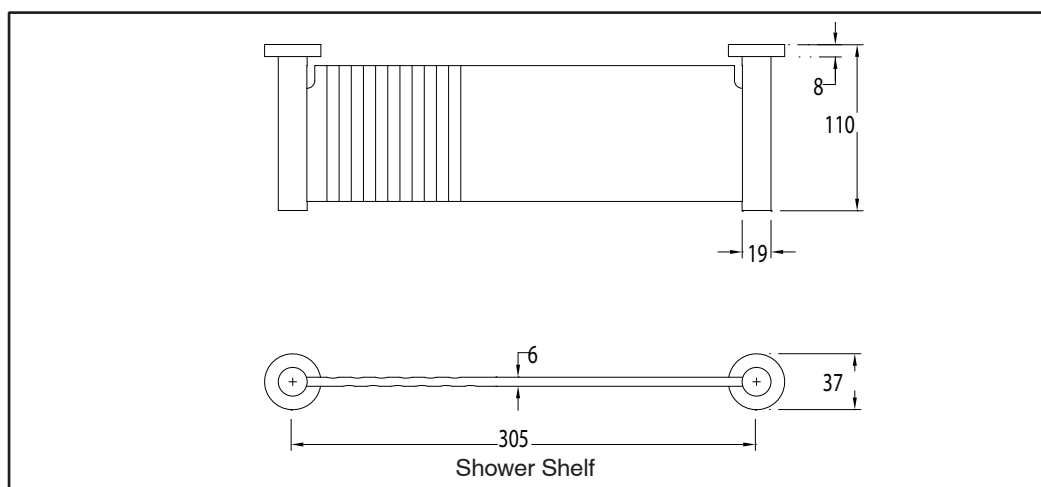

PURE ACCESSORIES

CLEANING RECOMMENDATIONS

We recommend the use of soapy water or approved cleaners.

This product should not be cleaned with abrasive materials.

Damage caused by any improper treatment is not covered by the product warranty- refer to Warranty Conditions.

IMPORTANT NOTE

Wall materials vary. For timber framed walls, please ensure the accessory is fixed to a noggin/stud behind the wall. Where stud/noggin is not available, please use suitable hollow wall fixing.

Plumbers, please ensure a copy of the installation instructions is left with the end user for future reference