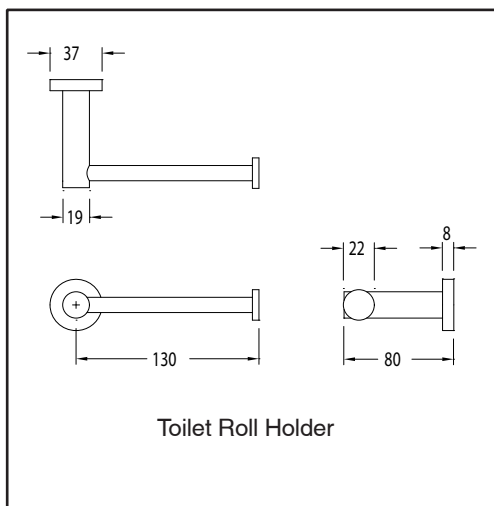

MILLI

PURE ACCESSORIES

Dimensions are nominal measurements only.

To see the complete MILLI range go to
www.reece.com.au/bathrooms

SPECIFICATIONS

Recommended use	Domestic, Hotel and Commercial.	
Colour availability	Chrome, Matt Black, Brushed Nickel, Brushed Gunmetal.	
Accessory options	<ul style="list-style-type: none"> • Robe Hook • Soap Dish • Shower Shelf • Vanity Shelf 	<ul style="list-style-type: none"> • Toilet Roll Holder • Double Toilet Roll Holder • Guest Towel Rail 300mm • Single Towel Rail 600mm • Single Towel Rail 780mm • Double Towel Rail 600mm • Double Towel Rail 780mm

Disclaimer: Products in this specification manual must by regulation be installed by licensed and registered trade people. The manufacturer/distributor reserves the right to vary specifications or delete models from their range without prior notification. Dimensions are nominal measurements only. Dimensions are nominal measurements only. Dimensions and set-outs listed are correct at time of publication however the manufacturer/distributor takes no responsibility for printing errors.

IMPORTANT NOTE

Wall materials vary. For timber framed walls, please ensure the accessory is fixed to a noggin/stud behind the wall. Where stud/noggin is not available, please use suitable hollow wall fixing.

Plumbers, please ensure a copy of the installation instructions is left with the end user for future reference

Miffi

PURE ACCESSORIES

Toilet Roll Holder

Double Toilet Roll Holder

Guest Towel Rail 300mm

Single Towel Rail 600mm