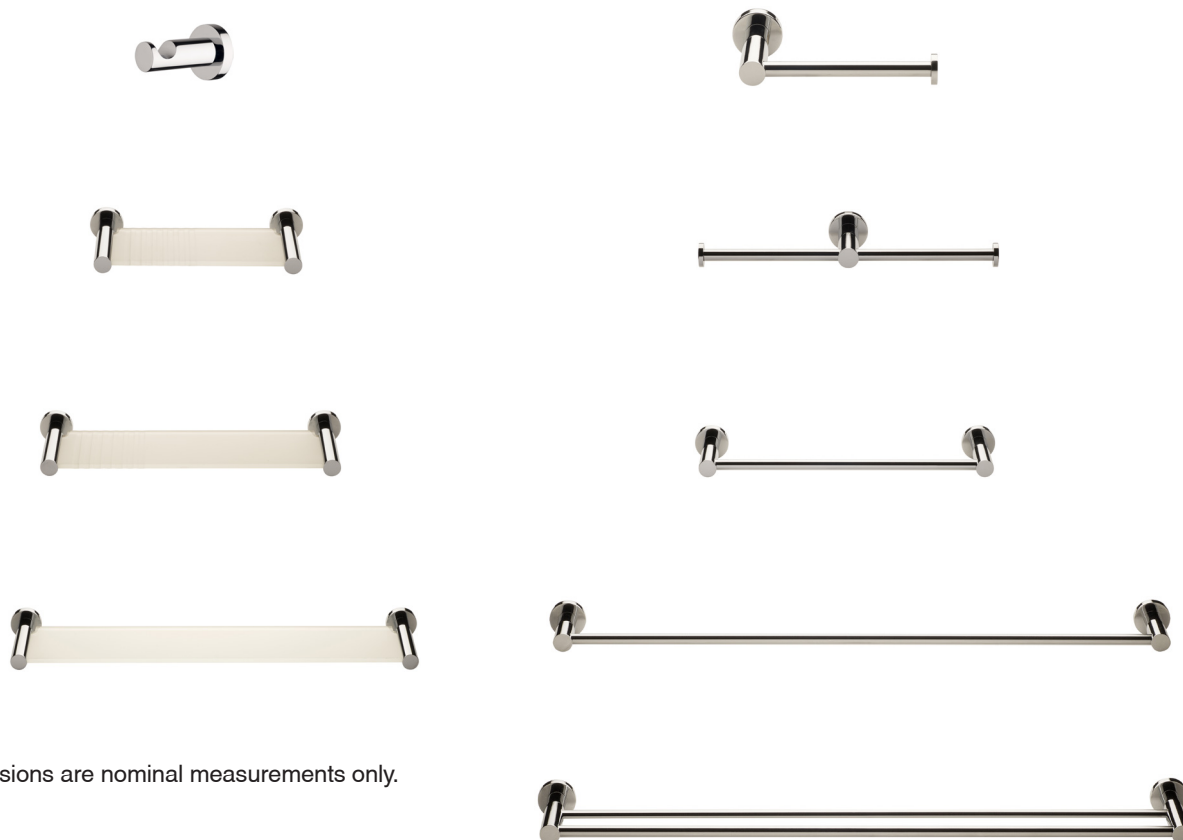

MILLI

PURE ACCESSORIES

Dimensions are nominal measurements only.

To see the complete MILLI range go to
www.reece.com.au/bathrooms

SPECIFICATIONS

Recommended use	Domestic, Hotel and Commercial.	
Colour availability	Chrome, Matt Black, Brushed Nickel, Brushed Gunmetal.	
Accessory options	<ul style="list-style-type: none"> • Robe Hook • Soap Dish • Shower Shelf • Vanity Shelf 	<ul style="list-style-type: none"> • Toilet Roll Holder • Double Toilet Roll Holder • Guest Towel Rail 300mm • Single Towel Rail 600mm • Single Towel Rail 780mm • Double Towel Rail 600mm • Double Towel Rail 780mm

Plumbers, please ensure a copy of the installation instructions is left with the end user for future reference

Miffi

PURE ACCESSORIES

Toilet Roll Holder

Double Toilet Roll Holder

Guest Towel Rail 300mm

Single Towel Rail 600mm