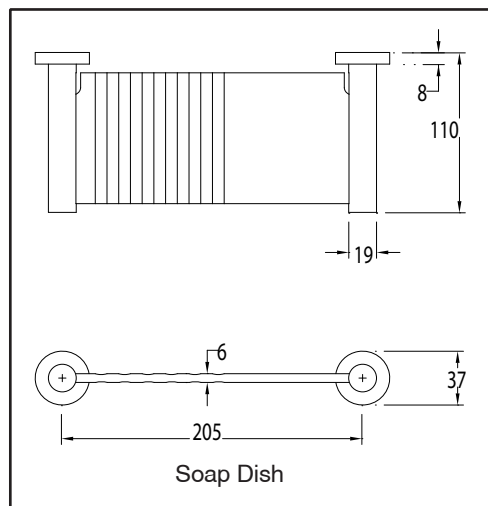

PURE ACCESSORIES

CLEANING RECOMMENDATIONS

We recommend the use of soapy water or approved cleaners.

This product should not be cleaned with abrasive materials.

Damage caused by any improper treatment is not covered by the product warranty- refer to Warranty Conditions.

IMPORTANT NOTE

Wall materials vary. For timber framed walls, please ensure the accessory is fixed to a noggin/stud behind the wall. Where stud/noggin is not available, please use suitable hollow wall fixing.

Plumbers, please ensure a copy of the installation instructions is left with the end user for future reference