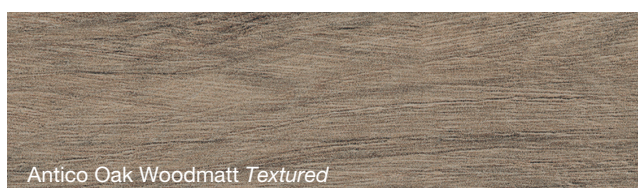

Shaving Cabinet

Material Colour and Finish Options

TEXTURED WOODGRAIN FINISHES