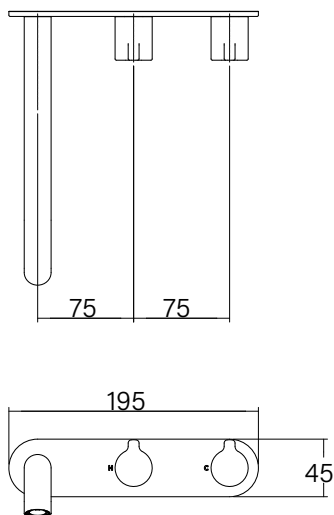

**Faucet Strommen Vara Wall Basin / Bath Hostess Tap System Right Hand 200mm Trimset
Brushed Graphite (6 Star) Lead Free
40218**

SPECIFICATIONS

Recommended Use	Domestic; Commercial; Hotel
Colour Finish	Brushed Graphite
Primary Material	DR Brass
Recommended Pressure Range	300 - 500 kPa
Max Continuous Working Temperature (deg C)	65
Min Continuous Working Temperature (deg C)	5
Hot Water Unit Suitability	Storage Tank, Continuous Flow

WARRANTY

Warranty - Domestic Use (Years)	40
Spare Parts & Labour (Years)	10

Please refer to Warranty Page for full Terms and Conditions

Dimensions are nominal measurements only.

CLEANING RECOMMENDATIONS:

We recommend the use of soapy water or approved cleaners. This product should not be cleaned with abrasive materials. Damage caused by any improper treatment is not covered by the product warranty. Refer to Warranty Conditions

Disclaimer: Products in this specification manual must by regulation be installed by licensed and registered trade people. The manufacturer/distributor reserves the right to vary specifications or delete models from their range without prior notification. Dimensions are nominal measurements only. Dimensions and set-outs listed are correct at time of publication however the manufacturer/distributor takes no responsibility for printing errors.

Published 11/02/2026