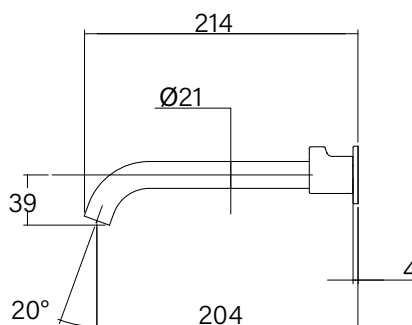

**Faucet Strommen Vara Wall Basin / Bath Hostess Tap System Right Hand 200mm Trimset
Brushed Graphite (6 Star) Lead Free
40218**

SPECIFICATIONS

Recommended Use	Domestic; Commercial; Hotel
Colour Finish	Brushed Graphite
Primary Material	DR Brass
Recommended Pressure Range	300 - 500 kPa
Max Continuous Working Temperature (deg C)	65
Min Continuous Working Temperature (deg C)	5
Hot Water Unit Suitability	Storage Tank, Continuous Flow

WARRANTY

Warranty - Domestic Use (Years)	40
Spare Parts & Labour (Years)	10

Please refer to Warranty Page for full Terms and Conditions

Dimensions are nominal measurements only.

CLEANING RECOMMENDATIONS:

We recommend the use of soapy water or approved cleaners. This product should not be cleaned with abrasive materials. Damage caused by any improper treatment is not covered by the product warranty. Refer to Warranty Conditions

Disclaimer: Products in this specification manual must by regulation be installed by licensed and registered trade people. The manufacturer/distributor reserves the right to vary specifications or delete models from their range without prior notification. Dimensions are nominal measurements only. Dimensions and set-outs listed are correct at time of publication however the manufacturer/distributor takes no responsibility for printing errors.

Published 11/02/2026