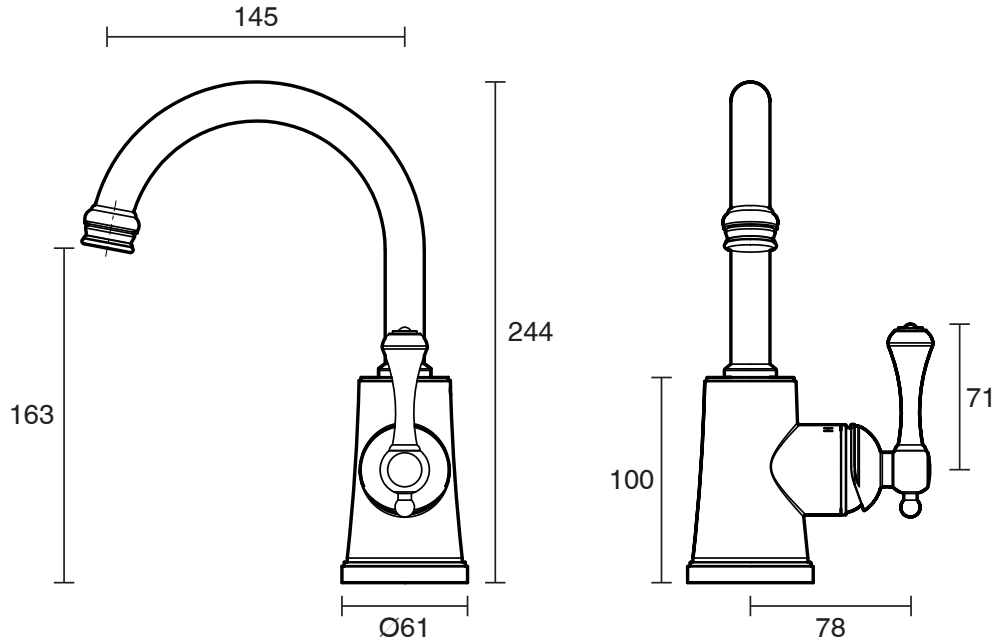

KADO

Kado Era Basin Mixer Matte Black (5 Star)

2263701

SPECIFICATIONS

Recommended Use	Domestic, Hotel & Commercial
Colour	Matte Black
Finish	Matte
Material	DR Brass
Recommended Pressure Range	150 - 500 kPa
Maximum Continuous Working Temperature	80 deg C
Suitable for Storage Tank Hot Water	Yes
Suitable for Continuous Flow Hot Water	Yes
Suitable for Gravity Feed Hot Water	No

WARRANTY

Warranty - Domestic Use	10 Years
Spare Parts & Labour	12 Months

Please refer to Warranty Page for full Terms and Conditions

Dimensions are nominal measurements only.

CLEANING RECOMMENDATIONS:

We recommend the use of soapy water or approved cleaners. This product should not be cleaned with abrasive materials. Damage caused by any improper treatment is not covered by the product warranty. Refer to Warranty Conditions

Disclaimer: Products in this specification manual must by regulation be installed by licensed and registered trade people. The manufacturer/distributor reserves the right to vary specifications or delete models from their range without prior notification. Dimensions are nominal measurements only. Dimensions and set-outs listed are correct at time of publication however the manufacturer/distributor takes no responsibility for printing errors.

Published 12/10/2023

To see the complete Kado range go to www.reece.com.au