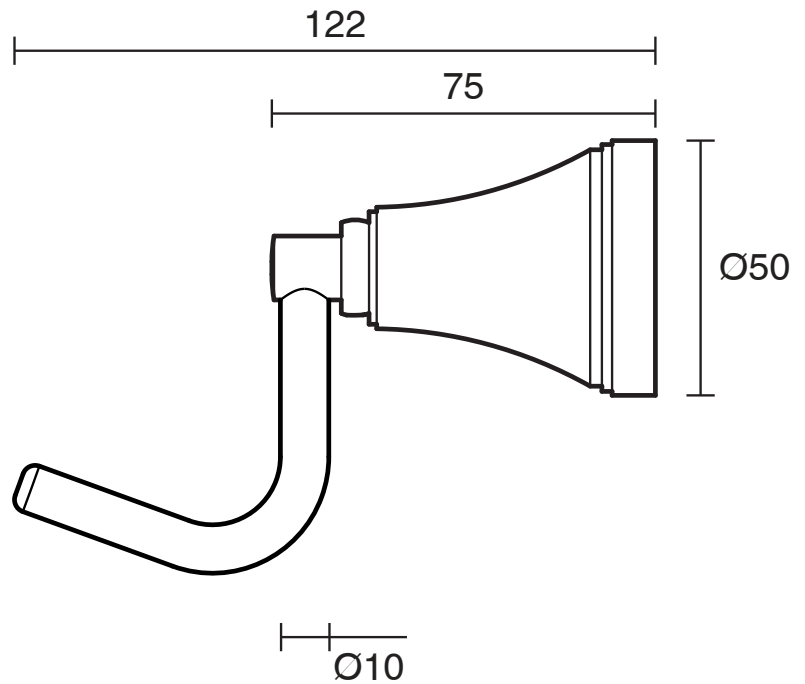

Dimensions are nominal measurements only.

CLEANING RECOMMENDATIONS:

We recommend the use of soapy water or approved cleaners. This product should not be cleaned with abrasive materials. Damage caused by any improper treatment is not covered by the product warranty. Refer to Warranty Conditions

Disclaimer: Products in this specification manual must by regulation be installed by licensed and registered trade people. The manufacturer/distributor reserves the right to vary specifications or delete models from their range without prior notification. Dimensions are nominal measurements only. Dimensions and set-outs listed are correct at time of publication however the manufacturer/distributor takes no responsibility for printing errors.

Published 12/10/2023

To see the complete Kado range go to www.reece.com.au