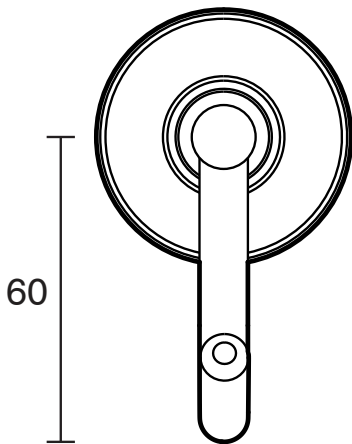

Dimensions are nominal measurements only.

CLEANING RECOMMENDATIONS:

We recommend the use of soapy water or approved cleaners. This product should not be cleaned with abrasive materials. Damage caused by any improper treatment is not covered by the product warranty. Refer to Warranty Conditions

Disclaimer: Products in this specification manual must by regulation be installed by licensed and registered trade people. The manufacturer/distributor reserves the right to vary specifications or delete models from their range without prior notification. Dimensions are nominal measurements only. Dimensions and set-outs listed are correct at time of publication however the manufacturer/distributor takes no responsibility for printing errors.

Published 12/10/2023

To see the complete Kado range go to www.reece.com.au