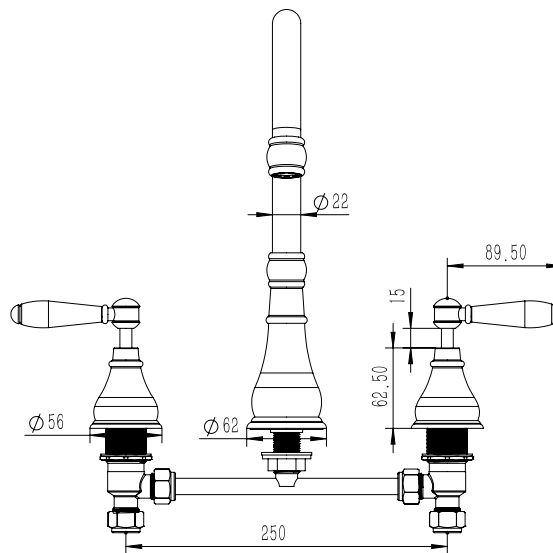

Milli Voir Hob Kitchen / Spa Set Lever Handle with Porcelain Handles Matte Black (4 Star)

2265426

SPECIFICATIONS

Recommended Use	Domestic, hotel and commercial
Colour	Matte Black
Material	DR Brass
Recommended Pressure Range	150 - 500 kPa
Max Continuous Working Pressure	500 kPa
Max Continuous Working Temperature	80 deg C
Suitable for Storage Tank Hot Water	Yes
Suitable for Continuous Flow Hot Water	Yes
Suitable for Gravity Feed Hot Water	No

WARRANTY

Warranty - Domestic Use	15 Years
Spare Parts & Labour	12 Months

Please refer to Warranty Page for full Terms and Conditions

Dimensions are nominal measurements only.

CLEANING RECOMMENDATIONS:

We recommend the use of soapy water or approved cleaners. This product should not be cleaned with abrasive materials. Damage caused by any improper treatment is not covered by the product warranty. Refer to Warranty Conditions

Disclaimer: Products in this specification manual must by regulation be installed by licensed and registered trade people. The manufacturer/distributor reserves the right to vary specifications or delete models from their range without prior notification. Dimensions are nominal measurements only. Dimensions and set-outs listed are correct at time of publication however the manufacturer/distributor takes no responsibility for printing errors.

Published 01/06/2020

To see the complete Milli range go to www.reece.com.au