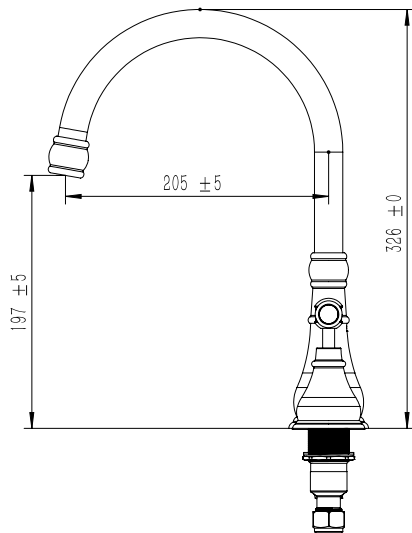

Milli Voir Hob Kitchen / Spa Set Lever Handle with Porcelain Handles Matte Black (4 Star)

2265426

SPECIFICATIONS

Recommended Use	Domestic, hotel and commercial
Colour	Matte Black
Material	DR Brass
Recommended Pressure Range	150 - 500 kPa
Max Continuous Working Pressure	500 kPa
Max Continuous Working Temperature	80 deg C
Suitable for Storage Tank Hot Water	Yes
Suitable for Continuous Flow Hot Water	Yes
Suitable for Gravity Feed Hot Water	No

WARRANTY

Warranty - Domestic Use	15 Years
Spare Parts & Labour	12 Months

Please refer to Warranty Page for full Terms and Conditions

Dimensions are nominal measurements only.

CLEANING RECOMMENDATIONS:

We recommend the use of soapy water or approved cleaners. This product should not be cleaned with abrasive materials. Damage caused by any improper treatment is not covered by the product warranty. Refer to Warranty Conditions

Disclaimer: Products in this specification manual must by regulation be installed by licensed and registered trade people. The manufacturer/distributor reserves the right to vary specifications or delete models from their range without prior notification. Dimensions are nominal measurements only. Dimensions and set-outs listed are correct at time of publication however the manufacturer/distributor takes no responsibility for printing errors.

Published 01/06/2020

To see the complete Milli range go to www.reece.com.au