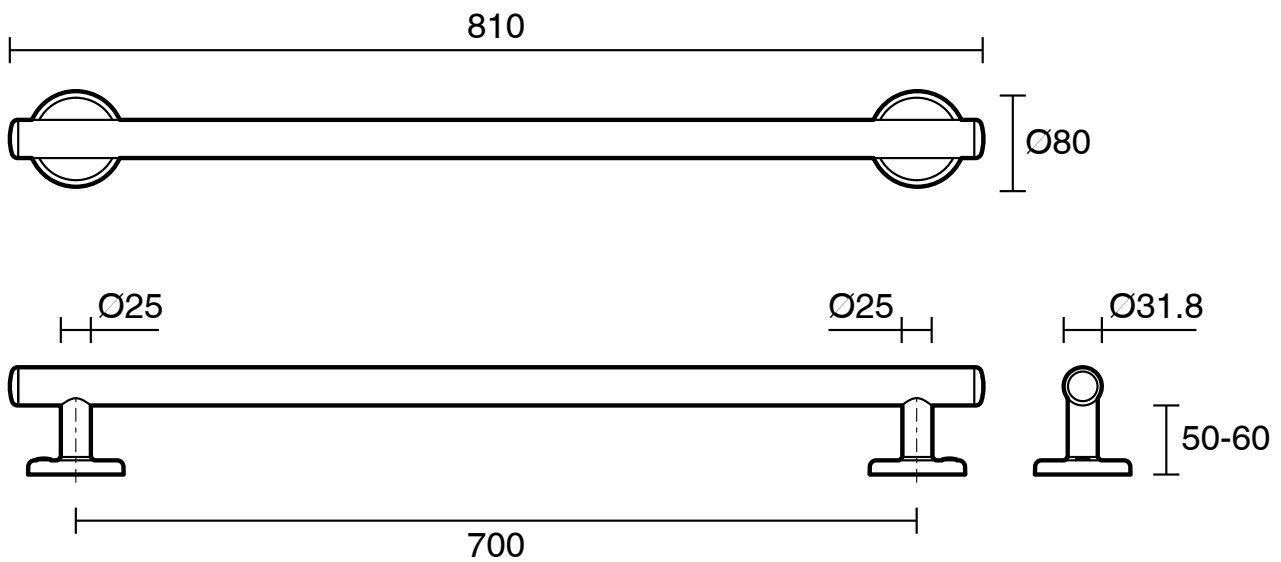

mizu

Mizu Drift 700mm Grab Rail Straight Polished Stainless Steel

2266752

SPECIFICATIONS

Recommended Use	Domestic, Hotel & Commercial
Colour	Polished Stainless Steel
Material	304 grade (18/8) stainless steel
Weight Capacity	113 kg
Fixings	Double

WARRANTY

Replacement Only - Domestic Use	20 Years
Parts Replacement Only	12 Months

Please refer to Warranty Page for full Terms and Conditions

Dimensions are nominal measurements only.

CLEANING RECOMMENDATIONS:

We recommend the use of soapy water or approved cleaners. This product should not be cleaned with abrasive materials. Damage caused by any improper treatment is not covered by the product warranty. Refer to Warranty Conditions

Disclaimer: Products in this specification manual must by regulation be installed by licensed and registered trade people. The manufacturer/distributor reserves the right to vary specifications or delete models from their range without prior notification. Dimensions are nominal measurements only. Dimensions and set-outs listed are correct at time of publication however the manufacturer/distributor takes no responsibility for printing errors.

Published 05/07/2024

To see the complete Mizu range go to www.reece.com.au