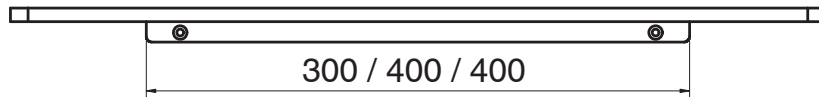

Dimensions are nominal measurements only.

CLEANING RECOMMENDATIONS:

We recommend the use of soapy water or approved cleaners. This product should not be cleaned with abrasive materials. Damage caused by any improper treatment is not covered by the product warranty. Refer to Warranty Conditions

Disclaimer: Products in this specification manual must by regulation be installed by licensed and registered trade people. The manufacturer/distributor reserves the right to vary specifications or delete models from their range without prior notification. Dimensions are nominal measurements only. Dimensions and set-outs listed are correct at time of publication however the manufacturer/distributor takes no responsibility for printing errors.

Published 07/07/2022

To see the complete Milli range go to www.reece.com.au