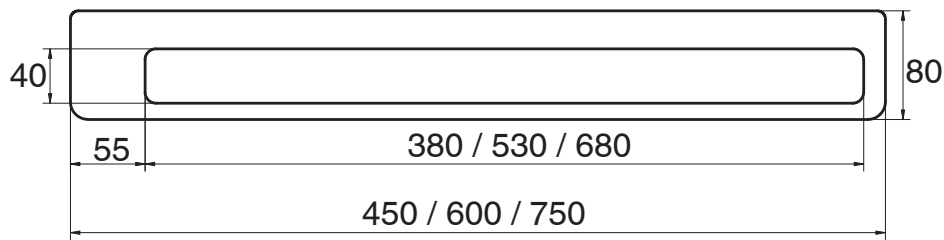

Milli Glance Single Towel Rail 600mm Black

9503889

SPECIFICATIONS

Recommended Use	Domestic, Hotel & Commercial
Colour	Matte Black

WARRANTY

Replacement Only - Domestic Use	15 Years

Please refer to Warranty Page for full Terms and Conditions

Dimensions are nominal measurements only.

CLEANING RECOMMENDATIONS:

We recommend the use of soapy water or approved cleaners. This product should not be cleaned with abrasive materials. Damage caused by any improper treatment is not covered by the product warranty. Refer to Warranty Conditions

Disclaimer: Products in this specification manual must by regulation be installed by licensed and registered trade people. The manufacturer/distributor reserves the right to vary specifications or delete models from their range without prior notification. Dimensions are nominal measurements only. Dimensions and set-outs listed are correct at time of publication however the manufacturer/distributor takes no responsibility for printing errors.

Published 07/07/2022

To see the complete Milli range go to www.reece.com.au