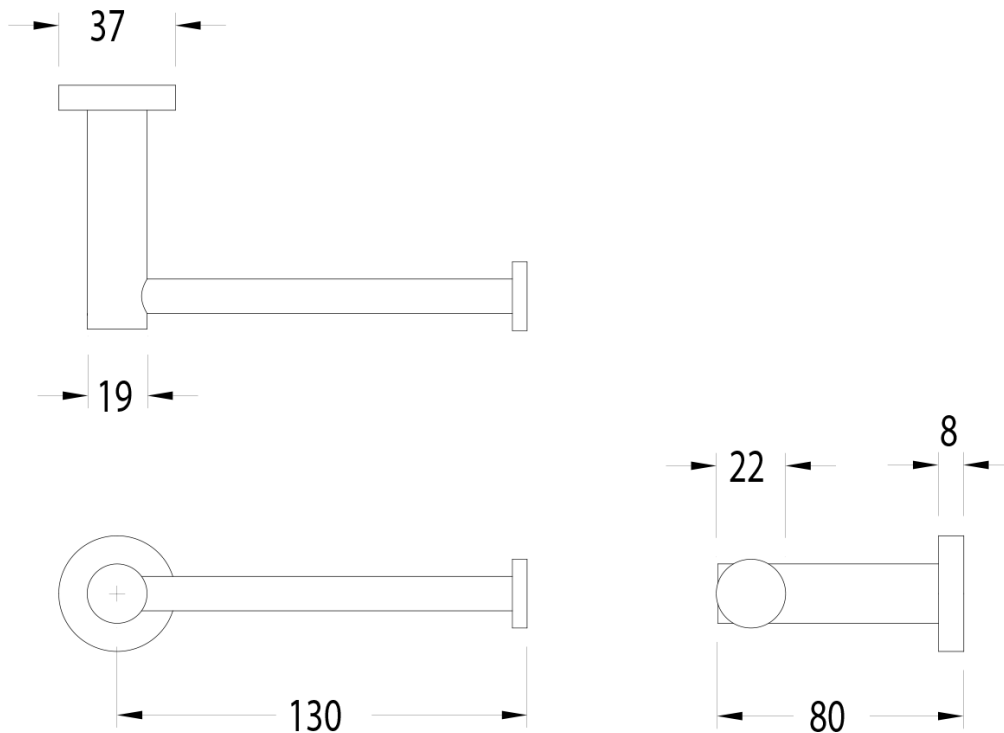

SUSSEX

Sussex Pure Toilet Roll Holder PVD Brushed Bronze

9511110

SPECIFICATIONS	
Recommended Use	Residential;Commercial
Colour Finish	Brushed Bronze
Primary Material	DR Brass
WARRANTY	
Residential Use (Years)	40
Commercial Use (Years)	10
<i>Please refer to Sussex Warranty page for full Terms and Conditions</i>	