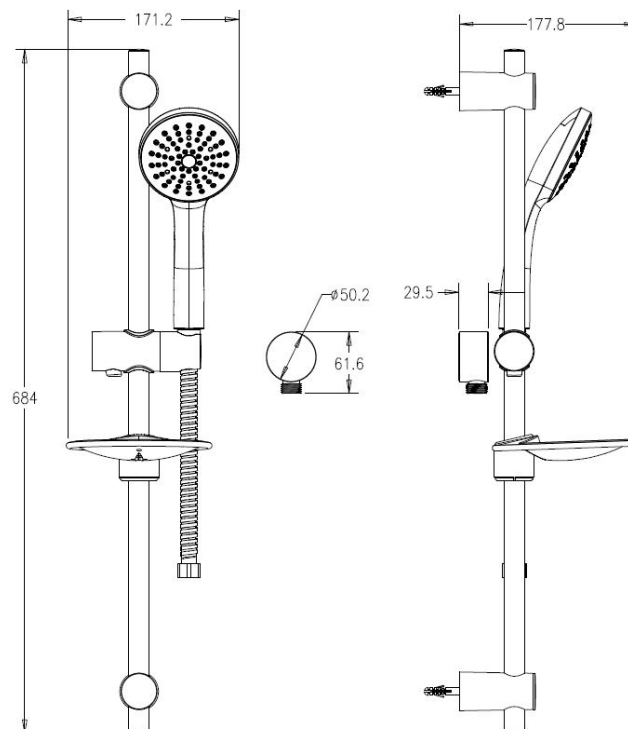

Posh Solus MK3 Rail Shower 1 Function Matte Black (4 Star)

30628

SPECIFICATIONS

Recommended Use	Domestic;Hotel;Commercial
Colour Finish	Matte Black
Primary Material	Brass
Recommended Pressure Range	150 - 500 kPa as per AS3500
Max Continuous Working Temperature (deg C)	60
Min Continuous Working Temperature (deg C)	5
Hot Water Unit Suitability	Storage Tank;Continuous Flow

WARRANTY

Warranty - Domestic Use (Years)	10
Parts Replacement Only (Years)	1

Please refer to Warranty Page for full Terms and Conditions

Dimensions are nominal measurements only.

CLEANING RECOMMENDATIONS:

We recommend the use of soapy water or approved cleaners. This product should not be cleaned with abrasive materials. Damage caused by any improper treatment is not covered by the product warranty. Refer to Warranty Conditions

Disclaimer: Products in this specification manual must by regulation be installed by licensed and registered trade people. The manufacturer/distributor reserves the right to vary specifications or delete models from their range without prior notification. Dimensions are nominal measurements only. Dimensions and set-outs listed are correct at time of publication however the manufacturer/distributor takes no responsibility for printing errors.

Published 15/08/2025

To see the complete Posh range go to
www.reece.com.au