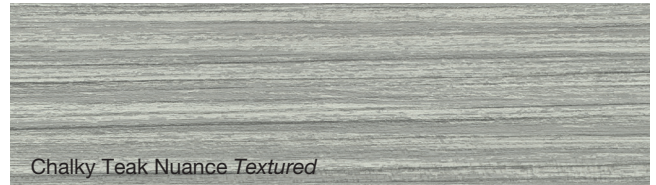

MEDINA - MATERIAL AND FINISH OPTIONS

TEXTURED WOODGRAIN FINISHES

MEDINA - MATERIAL AND FINISH OPTIONS

TEXTURED WOODGRAIN FINISHES

GLOSS SILK OR NATURAL FINISHES

POLYURETHANE FINISH