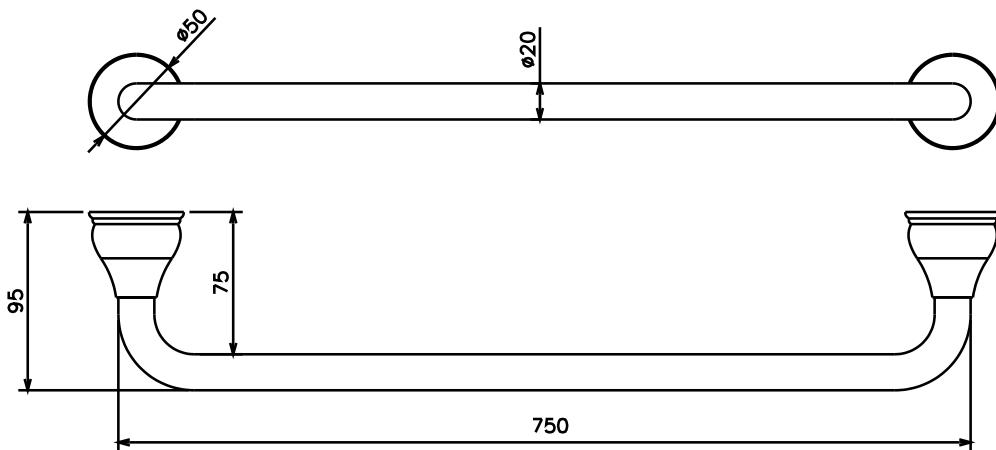

Milli Monument Edit Single Towel Rail 750mm Chrome

2265322

SPECIFICATIONS

Recommended Use	Domestic, Hotel & Commercial
Colour	Chrome
Material	Brass

WARRANTY

Replacement Only - Domestic Use 15 Years

Please refer to Warranty Page for full Terms and Conditions