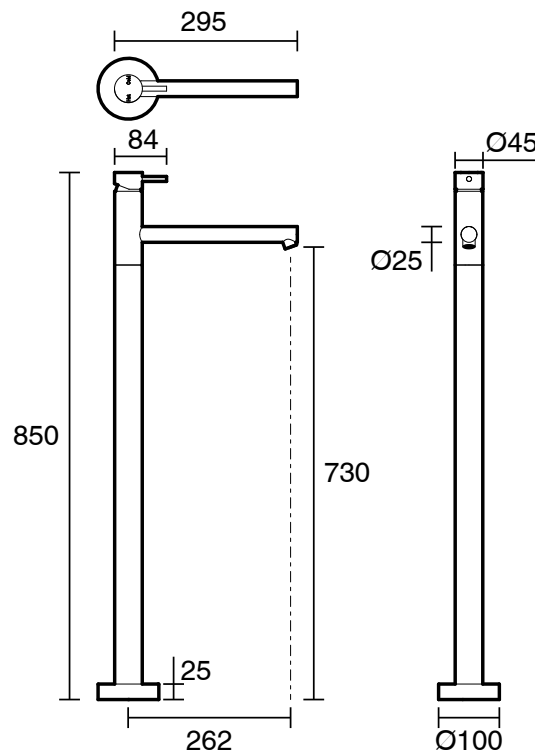

SUSSEX

Sussex Scala Floor Mounted Bath Mixer Tap 250mm Outlet Trimset
LUX PVD Brushed Platinum Gold
2268222

SPECIFICATIONS	
Recommended Use	Residential;Commercial
Colour Finish	Brushed Platinum Gold
Primary Material	DR Brass
Recommended Pressure Range	150 - 500 kPa as per AS3500
Max Continuous Working Temperature (deg C)	65
Min Continuous Working Temperature (deg C)	1
WARRANTY	
Residential Use (Years)	40
Commercial Use (Years)	10
<i>Please refer to Sussex Warranty page for full Terms and Conditions</i>	

Disclaimer: Products in this specification manual must by regulation be installed by licensed and registered trade people. The manufacturer/distributor reserves the right to vary specifications or delete models from their range without prior notification. Dimensions are nominal measurements only. Dimensions and set-outs listed are correct at time of publication however the manufacturer/distributor takes no responsibility for printing errors.