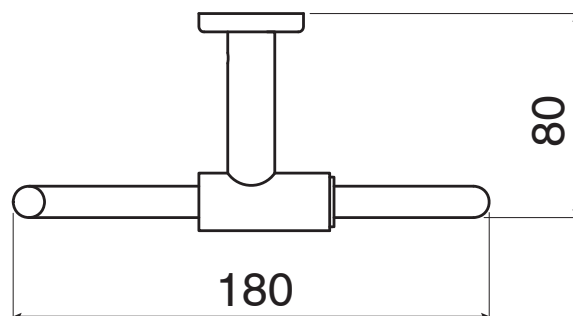

WARRANTY

Replacement Only - Domestic Use	10 Years
Parts Replacement Only	12 Months

Please refer to Warranty Page for full Terms and Conditions