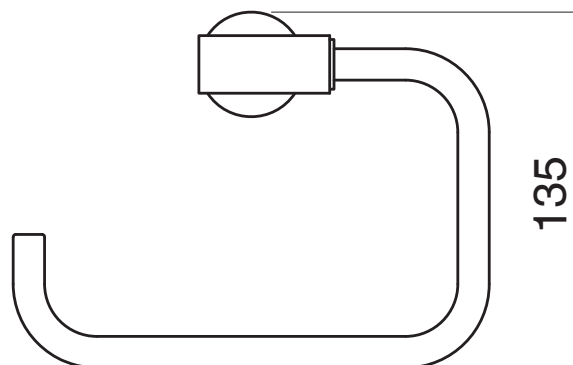

WARRANTY

Replacement Only - Domestic Use	10 Years
Parts Replacement Only	12 Months

Please refer to Warranty Page for full Terms and Conditions