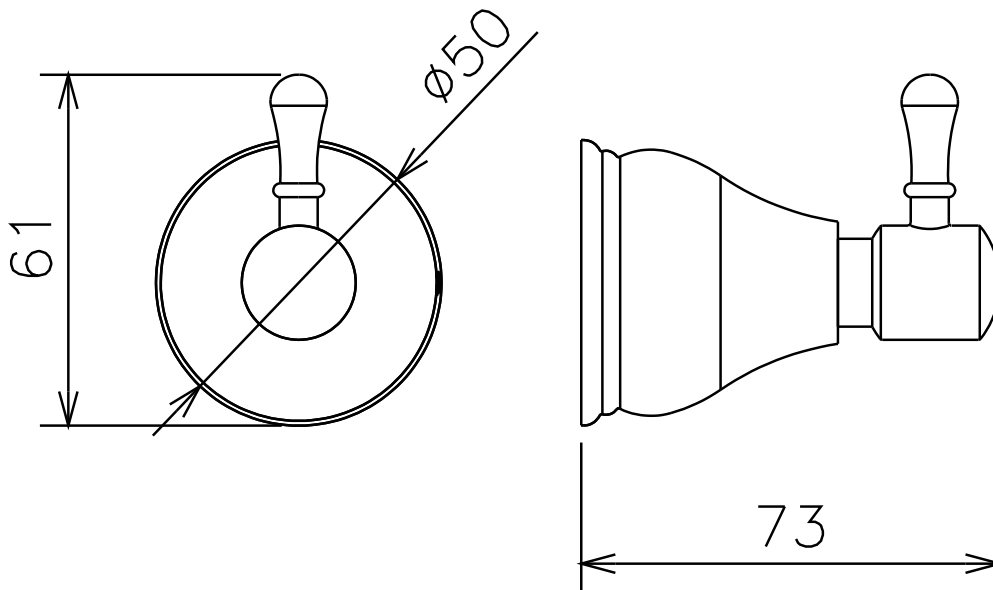

Milli Monument Edit Robe Hook Chrome

2265319

SPECIFICATIONS

Recommended Use	Domestic, Hotel & Commercial
Colour	Chrome
Material	Brass

WARRANTY

Replacement Only - Domestic Use 15 Years

Please refer to Warranty Page for full Terms and Conditions