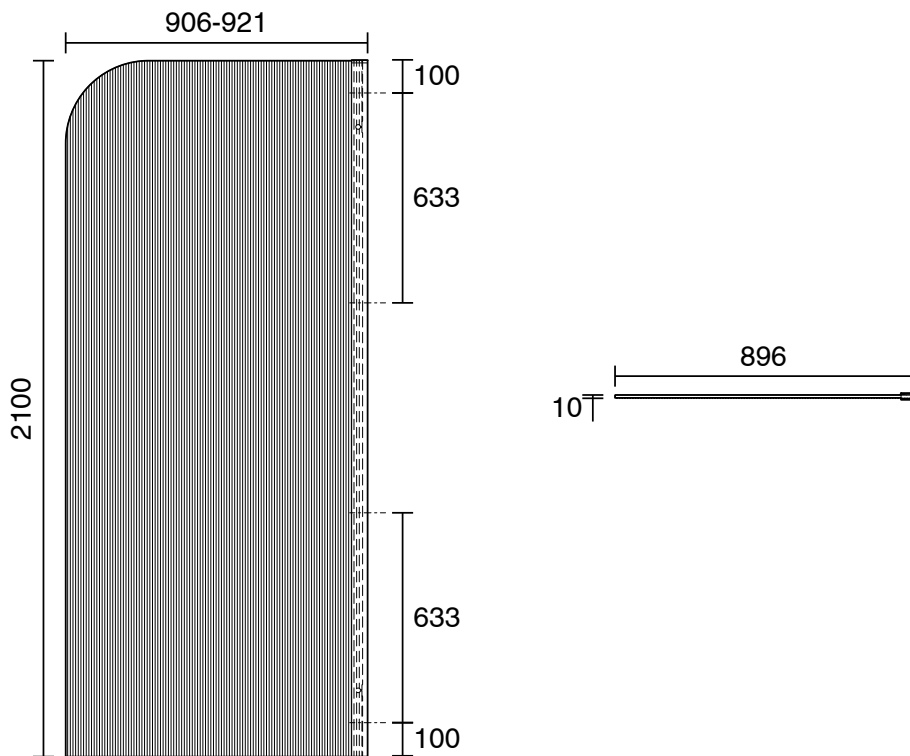

KADO

Kado Lux Frameless Curved Right Fluted Panel with Wall Channel 900mm Chrome

1710070

SPECIFICATIONS

Recommended Use	Domestic;Commercial;Hotel
Colour Finish	Clear;Polished Chrome
Primary Material	Glass
Frame Configuration	Frameless
Screen Shape	Curved
Screen Appearance	Fluted
Screen Fixing	Channel
Mounting	Wall

WARRANTY

Warranty - Domestic Use (Years)	7
Spare Parts & Labour (Years)	1

Please refer to Warranty Page for full Terms and Conditions

Dimensions are nominal measurements only.

CLEANING RECOMMENDATIONS:

We recommend the use of soapy water or approved cleaners. This product should not be cleaned with abrasive materials. Damage caused by any improper treatment is not covered by the product warranty. Refer to Warranty Conditions

Disclaimer: Products in this specification manual must by regulation be installed by licensed and registered trade people. The manufacturer/distributor reserves the right to vary specifications or delete models from their range without prior notification. Dimensions are nominal measurements only. Dimensions and set-outs listed are correct at time of publication however the manufacturer/distributor takes no responsibility for printing errors.

Published 05/12/2025

To see the complete Kado range go to www.reece.com.au