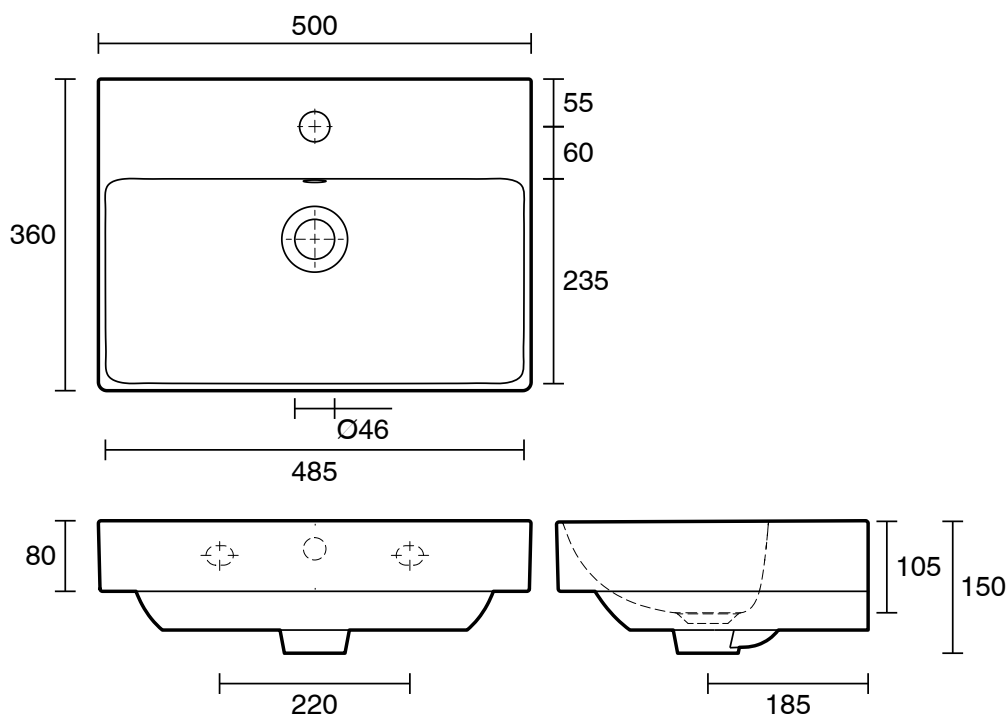

Roca Ona Wall Hung Basin 500mm x 360mm 1 Taphole with Overflow White

9512571

SPECIFICATIONS

Recommended Use	Domestic, Hotel & Commercial
Material	Fineceramic
Basin Colour	White
Bowl Capacity	4 ltr
Weight	12 kg
Taphole Configuration	1 Taphole
Overflow Configuration	Integrated Overflow
Plug & Waste	Sold Separately
Tapware	Sold Separately

WARRANTY

Warranty - Domestic Use	15 Years
Spare Parts & Labour	12 Months

Please refer to Warranty Page for full Terms and Conditions

Dimensions are nominal measurements only.

CLEANING RECOMMENDATIONS:

We recommend the use of soapy water or approved cleaners. This product should not be cleaned with abrasive materials. Damage caused by any improper treatment is not covered by the product warranty. Refer to Warranty Conditions

Disclaimer: Products in this specification manual must by regulation be installed by licensed and registered trade people. The manufacturer/distributor reserves the right to vary specifications or delete models from their range without prior notification. Dimensions are nominal measurements only. Dimensions and set-outs listed are correct at time of publication however the manufacturer/distributor takes no responsibility for printing errors.

Published 05/07/2024

To see the complete Roca range go to
www.reece.com.au