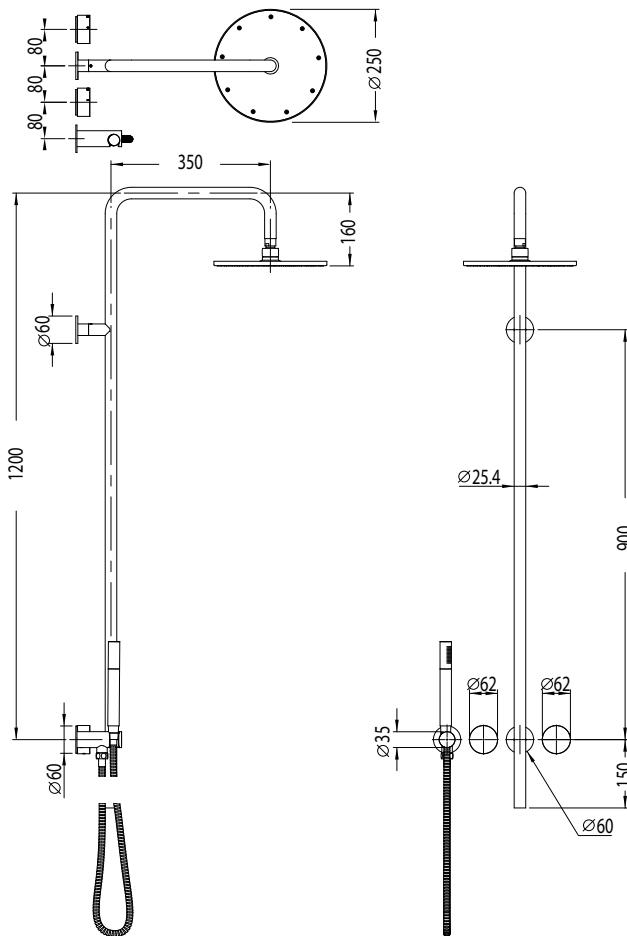

Milli Pure Progressive Shower/Mixer Column System with Handshower 250mm and Linear Textured Handles (3*)

SPECIFICATIONS

Recommended Use	Domestic, Commercial, Hotel
Colour Variants	Chrome, Matte Black, Brushed Nickel, Brushed Gunmetal
Recommended Pressure Range	300 - 500Kpa
Max Continuous Working Pressure	500Kpa
Max Continuous Working Temperature	65 deg. C
Suitable for Storage Tank Hot Water	Yes
Suitable for Continuous Flow Hot Water	Yes
Suitable for Gravity Feed Hot Water	No

WARRANTY

Warranty - Domestic Use	15 Years
Spare Parts	1 Year
Labour	1 Year

Please refer to Warranty Page for full Terms and Conditions

Dimensions are nominal measurements only.

Disclaimer: Products in this specification manual must by regulation be installed by licensed and registered trade people. The manufacturer/distributor reserves the right to vary specifications or delete models from their range without prior notification. Dimensions are nominal measurements only. Dimensions and set-outs listed are correct at time of publication however the manufacturer/distributor takes no responsibility for printing errors.

Published 04/02/2019