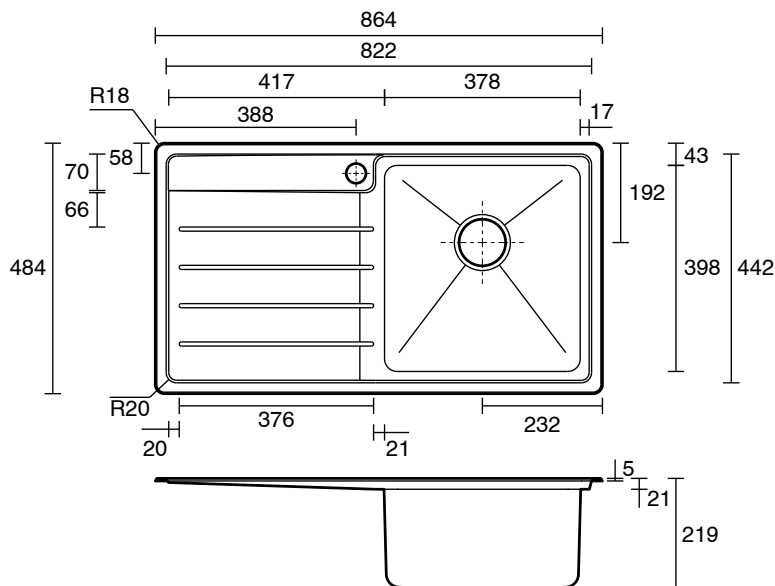

### SPECIFICATIONS

Recommended Use	Domestic, Hotel & Commercial
Bowl Type	Single Bowl
Mounting	Inset / Undermount
Overflow Configuration	No Overflow
Taphole Configuration	1 Taphole
Sink Colour	Stainless Steel
Finish	Satin
Material	Stainless Steel (304 Grade)
Plug & Waste Size	90mm Basket Waste

Dimensions are nominal measurements only.