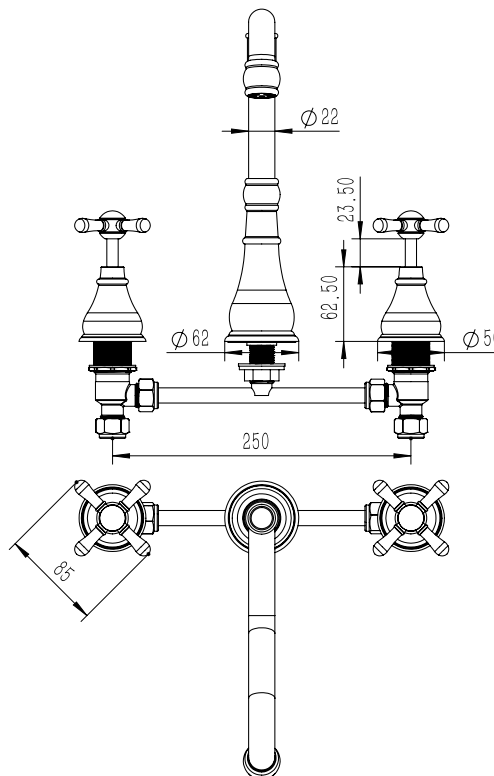

Milli Voir Hob English Kitchen / Spa Set Cross Handle Brushed Nickel (4 Star)

2265489

SPECIFICATIONS

Recommended Use	Domestic, hotel and commercial
Colour	Brushed Nickel
Material	DR Brass
Recommended Pressure Range	150 - 500 kPa
Max Continuous Working Pressure	500 kPa
Max Continuous Working Temperature	80 deg C
Suitable for Storage Tank Hot Water	Yes
Suitable for Continuous Flow Hot Water	Yes
Suitable for Gravity Feed Hot Water	No

WARRANTY

Warranty - Domestic Use	15 Years
Spare Parts & Labour	12 Months

Please refer to Warranty Page for full Terms and Conditions