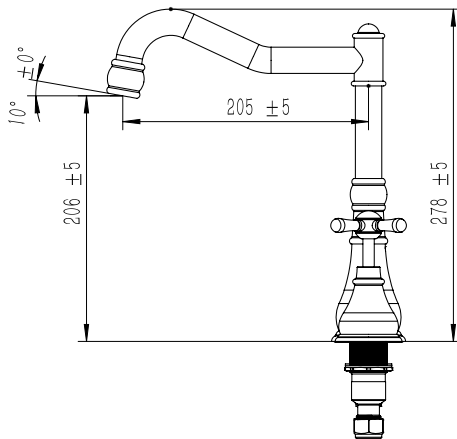

Milli Voir Hob English Kitchen / Spa Set Cross Handle Brushed Nickel (4 Star)

2265489

SPECIFICATIONS

Recommended Use	Domestic, hotel and commercial
Colour	Brushed Nickel
Material	DR Brass
Recommended Pressure Range	150 - 500 kPa
Max Continuous Working Pressure	500 kPa
Max Continuous Working Temperature	80 deg C
Suitable for Storage Tank Hot Water	Yes
Suitable for Continuous Flow Hot Water	Yes
Suitable for Gravity Feed Hot Water	No

WARRANTY

Warranty - Domestic Use	15 Years
Spare Parts & Labour	12 Months

Please refer to Warranty Page for full Terms and Conditions