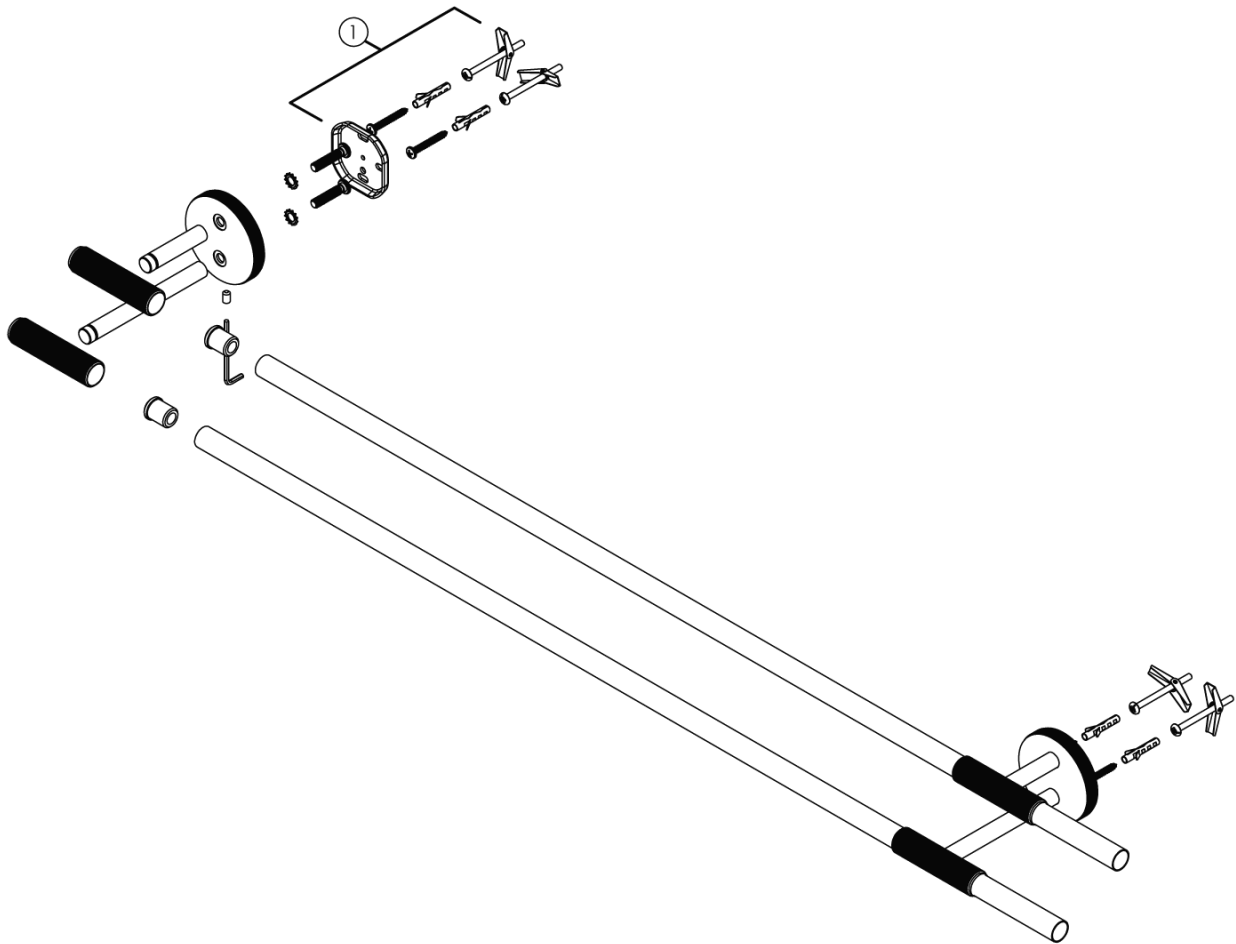

Milli Marq Edit Double Towel Rail 800mm Brushed Gunmetal

21946

No.	Description	Code
1	Milli Marc Edit Fixing Plate Kit	29882